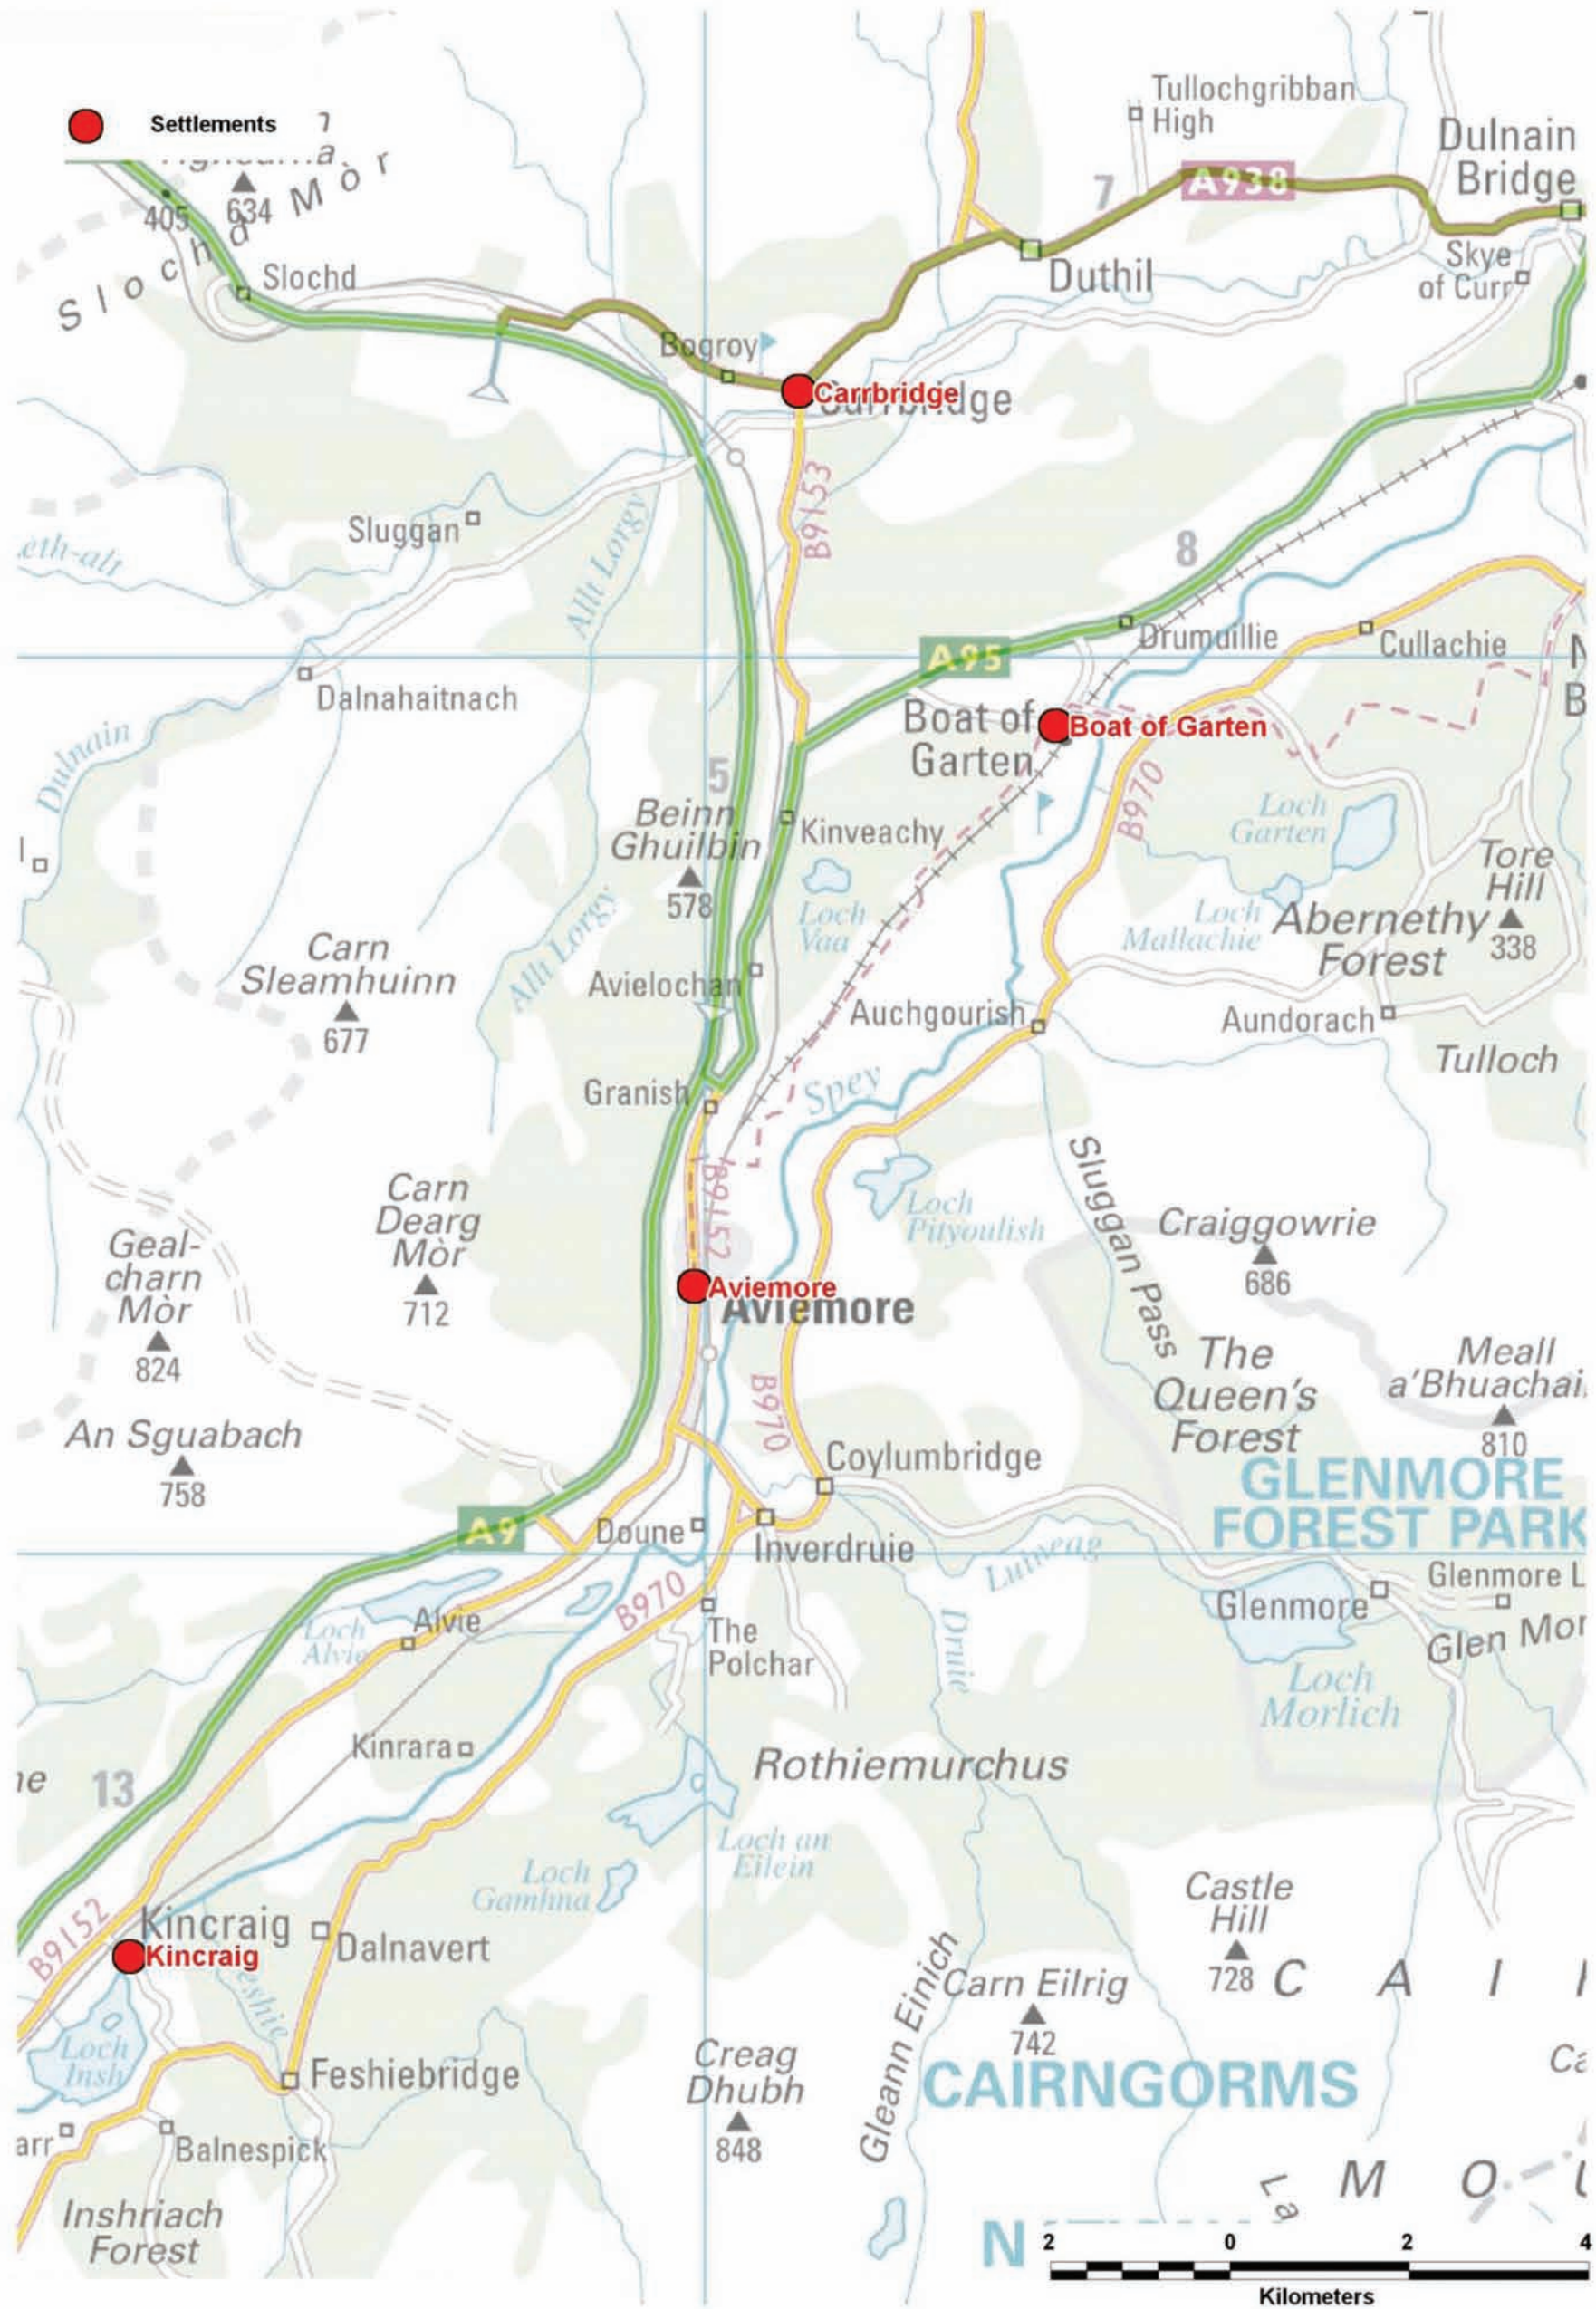

FIGURE: 10.1

Title: Tourism Location Area Map - 01

AN CAMAS MÒR

Drawn by:
Checked by: DK
Approved by: AJM

Scale: 1:75,000 @ A3
Date: 20 April 2009
Issue No.: 01

Digital Map Data © Collins Bartholomew Ltd 2008
© 2008 MapInfo Corporation