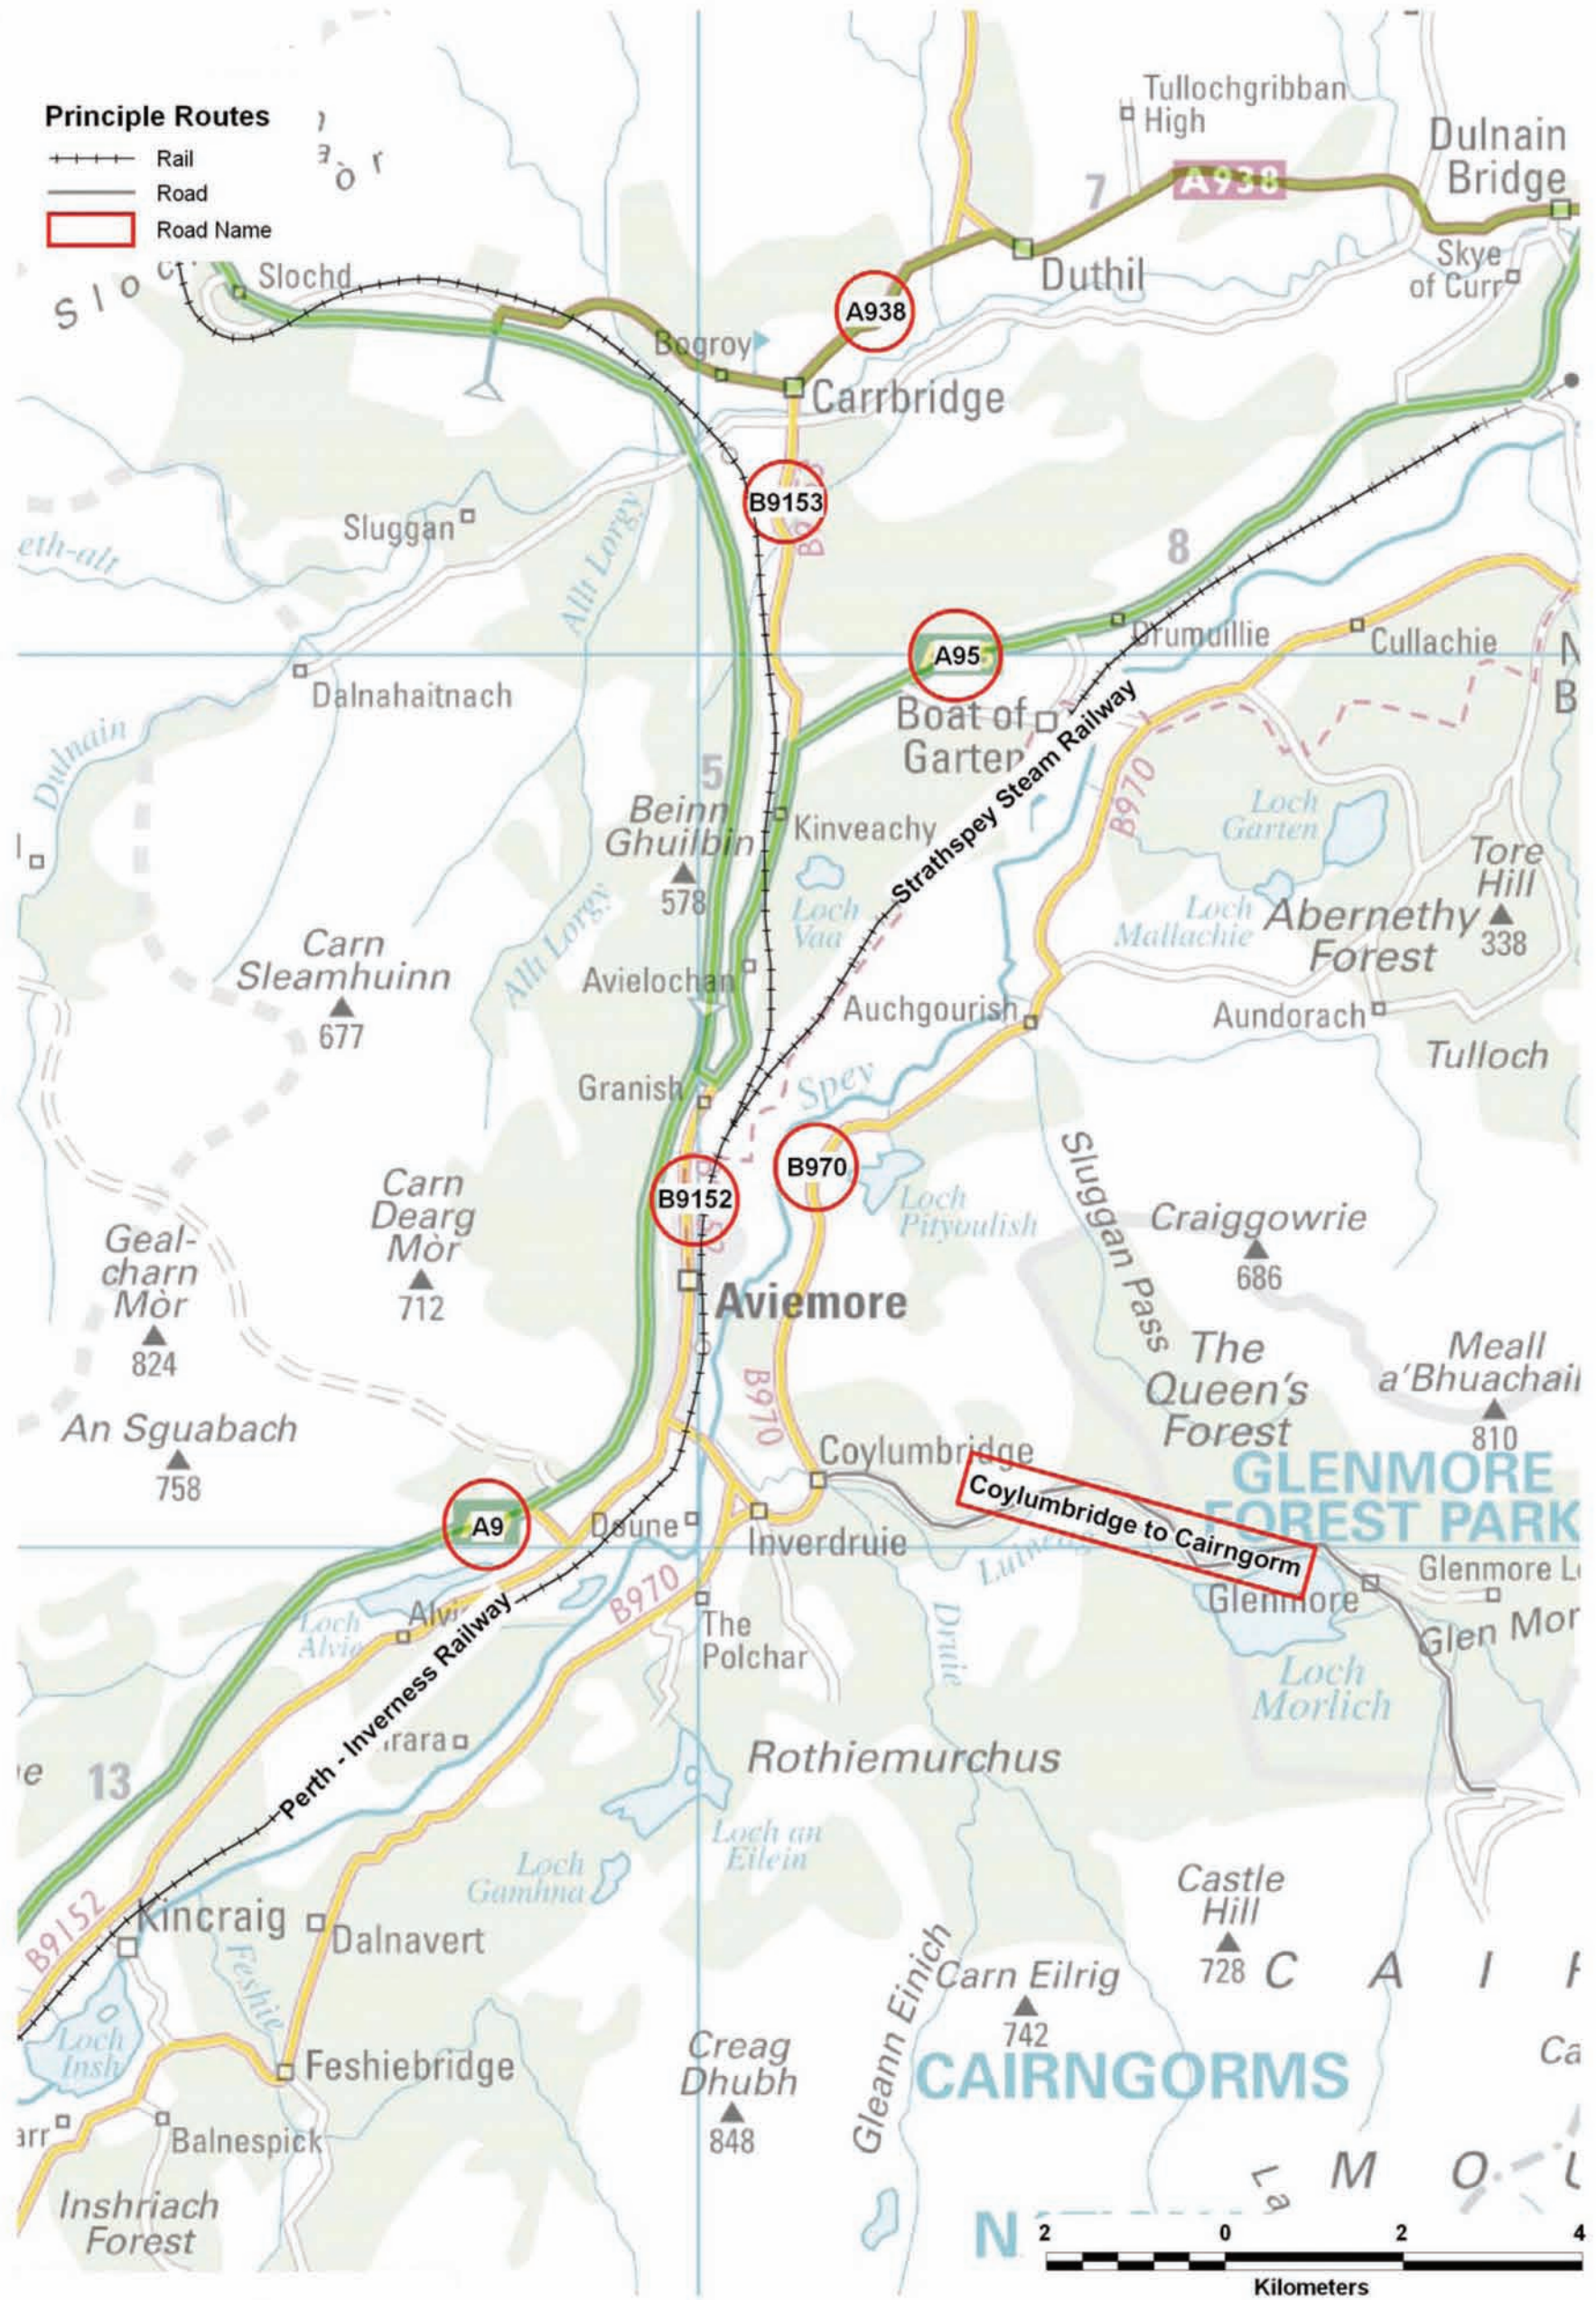

FIGURE: 10.2

Title: Tourism Location Area Map - 02

AN CAMAS MÒR

Drawn by:	Scale: 1:85,000 @ A3
Checked by: DK	Date: 20 April 2009
Approved by: AJM	Issue No.: 01

Digital Map Data © Collins Bartholomew Ltd 2008
© 2008 MapInfo Corporation