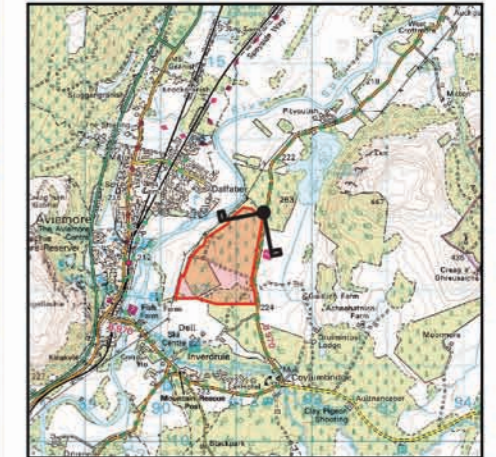

Existing Photograph - Horizontal Field of View: 150°

Visualisation - Horizontal Field of View: 150°

Visualisation with out trees- Horizontal Field of View: 150°

FIGURE: 3.13
Title: VP 01 B970 –
North End of Site
Assessment Period D

All images are panoramas.

Viewpoint OS Grid Reference:
291374, 813020

Height of Viewpoint: 226m

Direction to Centre of
An Camas Mòr: SW

Approximate Distance to
An Camas Mòr: less than 10m

Drawn by: JT

Checked by: KH