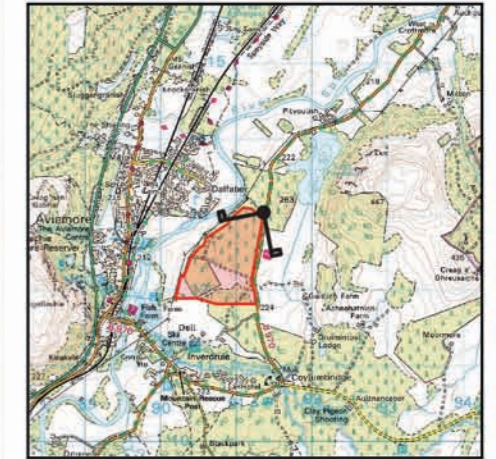

Existing Photograph - Horizontal Field of View: 150°

Visualisation - Horizontal Field of View: 150°

Visualisation with out trees- Horizontal Field of View: 150°

FIGURE: 3.14
Title: VP 01 B970 –
North End of Site
Assessment Period 2070

All images are panoramas.

Viewpoint OS Grid Reference:
291374, 813020

Height of Viewpoint: 226m

Direction to Centre of
An Camas Mòr: SW

Approximate Distance to
An Camas Mòr: less than 10m

Drawn by: JT

Checked by: KH