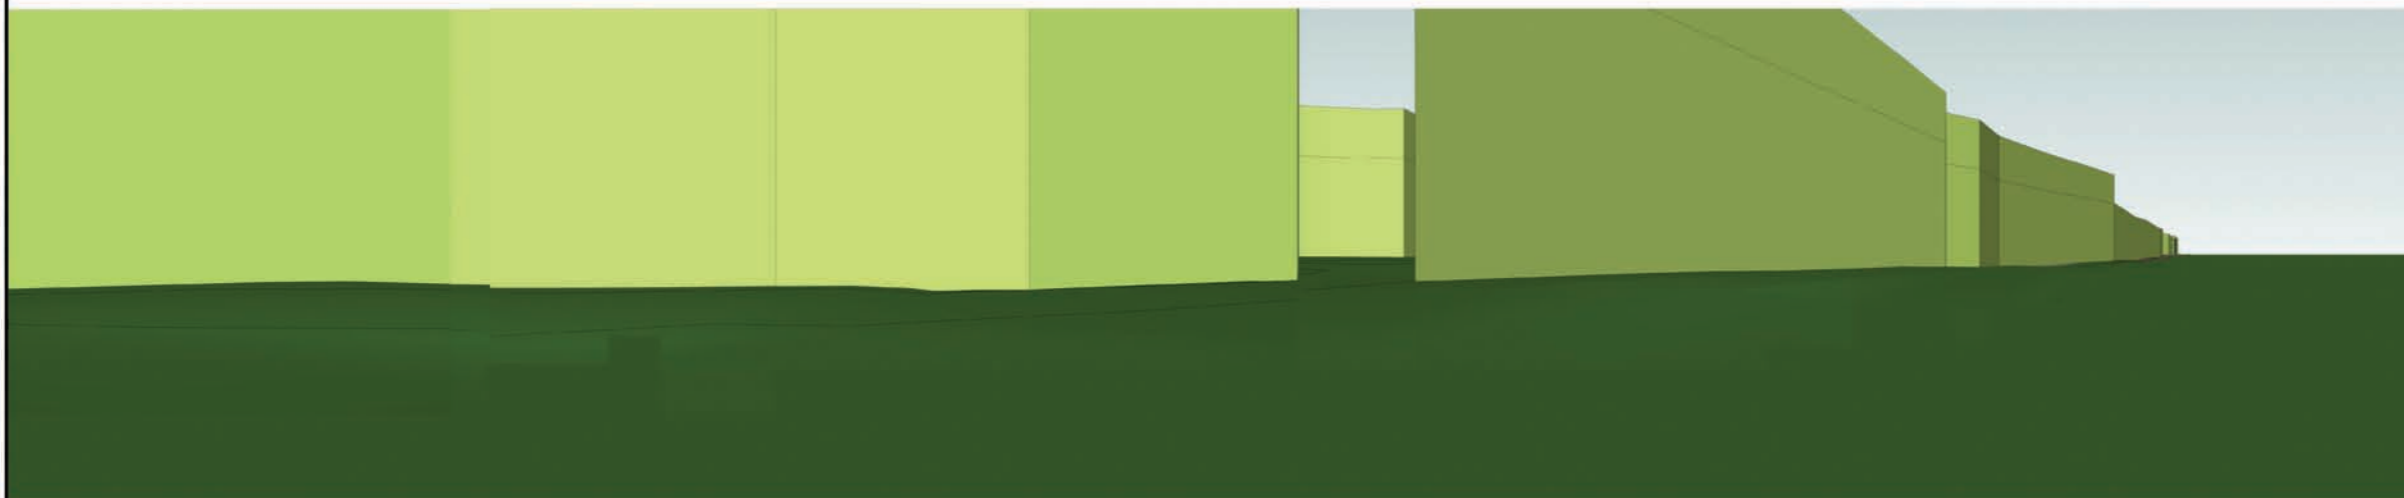

Outline Visualisation of Revised Proposal

Drawn by: JT
Checked by: KH
Approved by: AJM
Date: 15 September 2008
Issue No.: 01

AN CAMAS MÒR