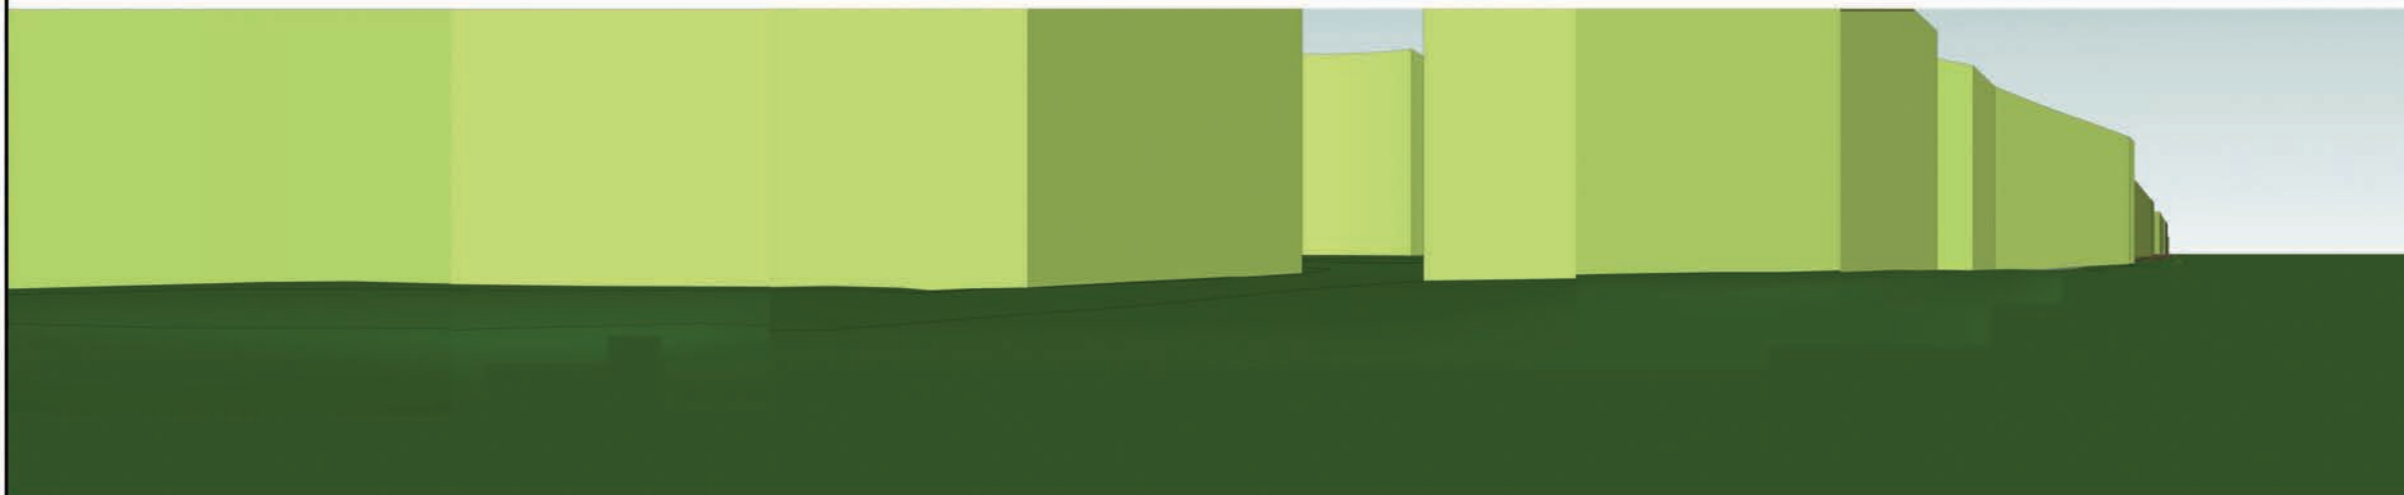

FIGURE: 3.19
Title: VP 02 B970 – Vicinity of Guislich Farm Access Road Revised Assessment Period 2070

Existing Photograph - Horizontal Field of View: 180°

Visualisation - Horizontal Field of View: 180°

Outline Visualisation of Revised Proposal

All images are panoramas.

Viewpoint OS Grid Reference:
291241, 812144

Height of Viewpoint: 221m

Direction to Centre of
An Camas Mòr: NW

Approximate Distance to
An Camas Mòr: less than 10m

Drawn by: JT

Checked by: KH