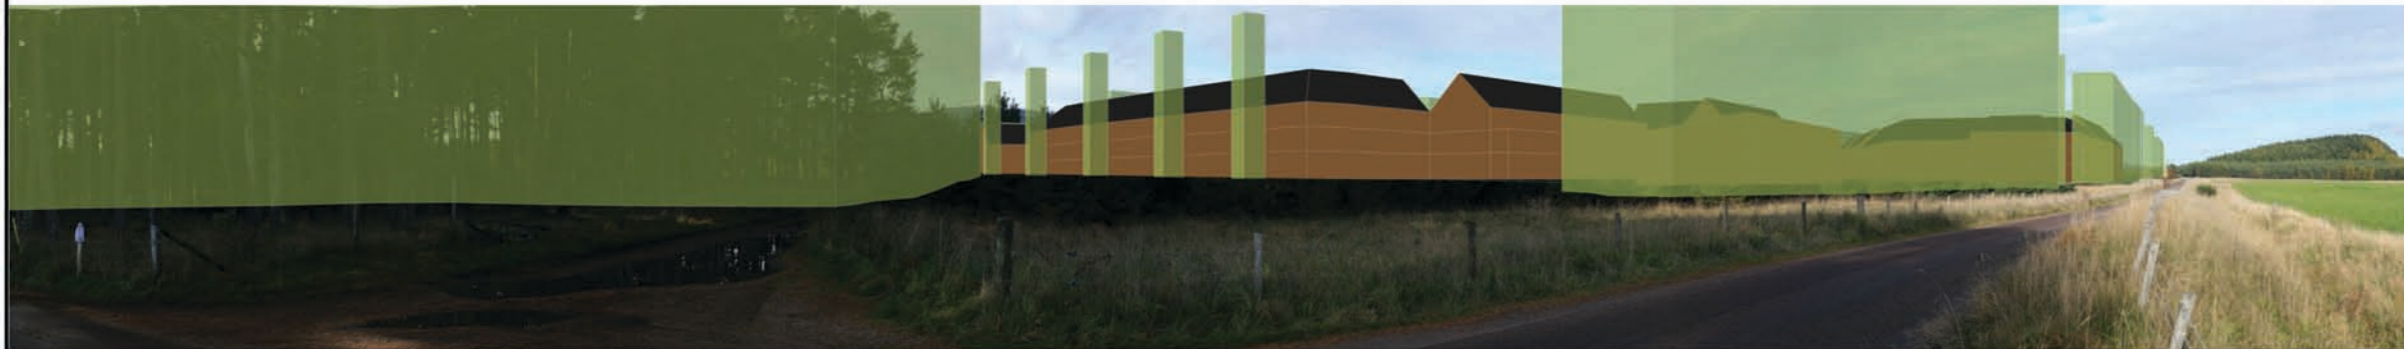

FIGURE: 3.19
Title: VP 02 B970 – Vicinity of Guislich Farm Access Road Revised Assessment Period 2070

Existing Photograph - Horizontal Field of View: 180°

Visualisation - Horizontal Field of View: 180°

Outline Visualisation of Revised Proposal

All images are panoramas.

Viewpoint OS Grid Reference:
291241, 812144

Height of Viewpoint: 221m

Direction to Centre of
An Camas Mòr: NW

Approximate Distance to
An Camas Mòr: less than 10m

Drawn by: JT

Checked by: KH