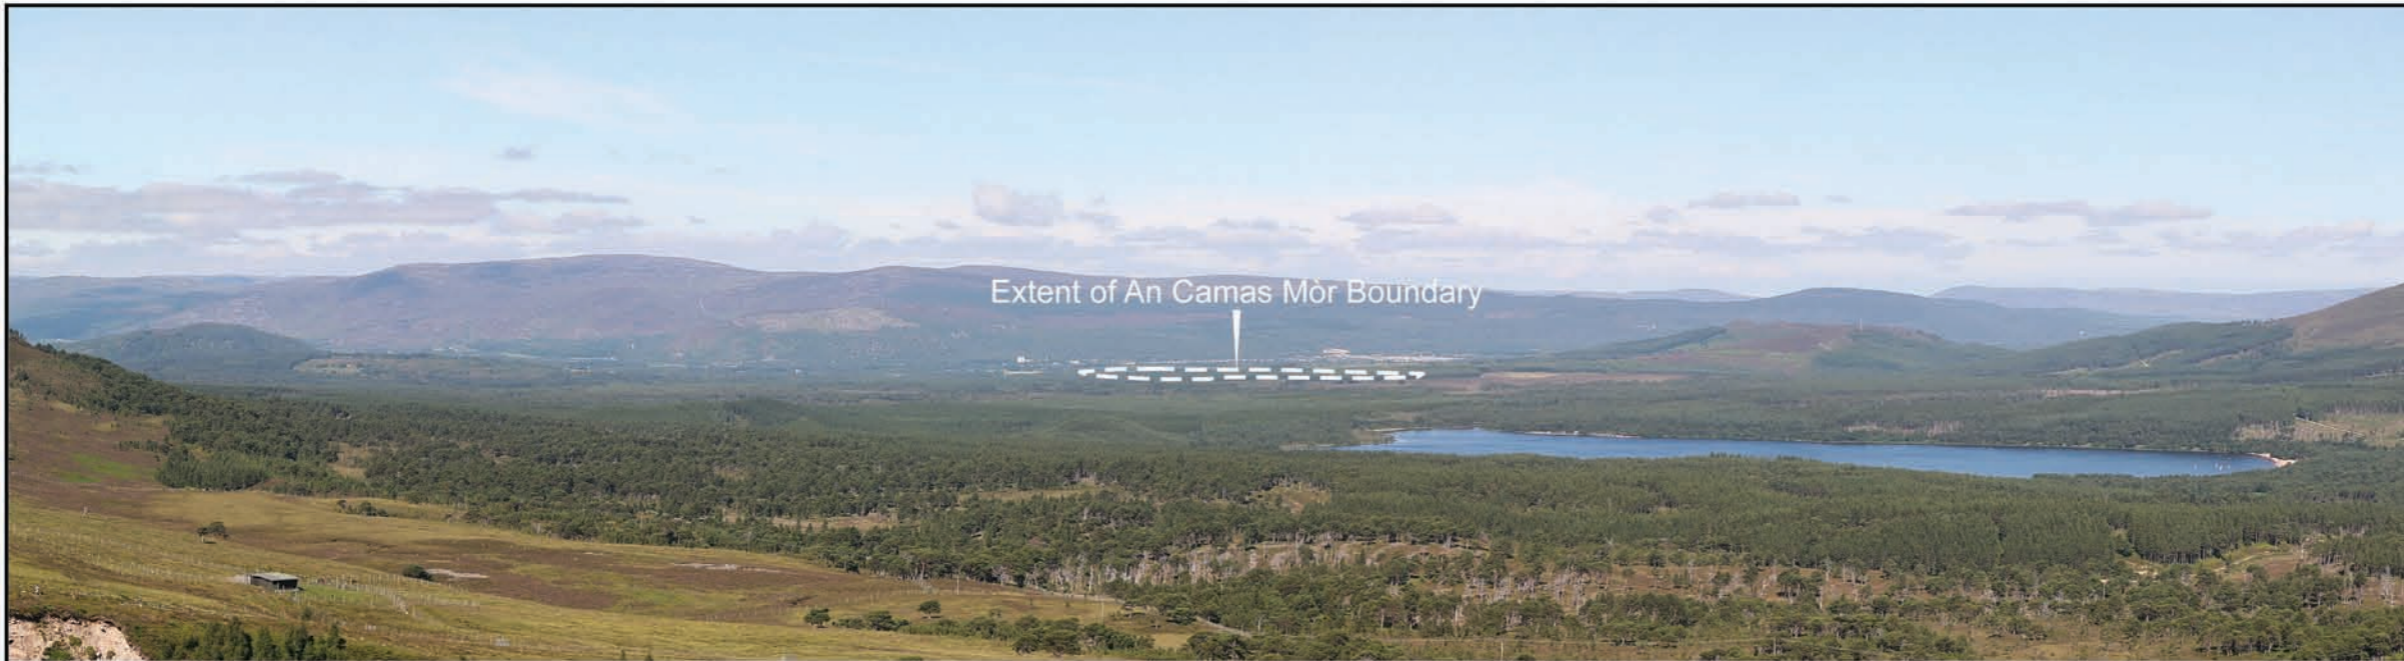

FIGURE: 3.33  
 Title: VP 05 Ski Road  
 Assessment Period D

Existing Photograph - Horizontal Field of View: 60°

All images are panoramas.

Viewpoint OS Grid Reference:  
 298700, 807045

Height of Viewpoint: 553m