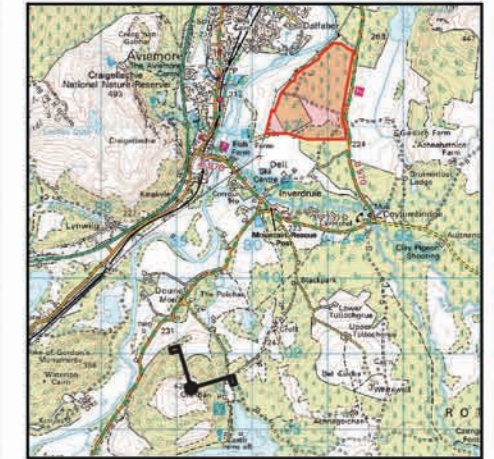

Existing Photograph - Horizontal Field of View: 60°

Visualisation - Horizontal Field of View: 60°

Visualisation - Horizontal Field of View: 15°

FIGURE: 3.43
Title: VP 07 Ord Ban
Assessment Period D

All images are panoramas.

Viewpoint OS Grid Reference:
289167, 808501

Height of Viewpoint: 425m

Direction to Centre of
An Camas Mòr: NE

Approximate Distance to
An Camas Mòr: 3.5km

Drawn by: JT

Checked by: KH

Approved by: AJM

Date: 15 September 2008