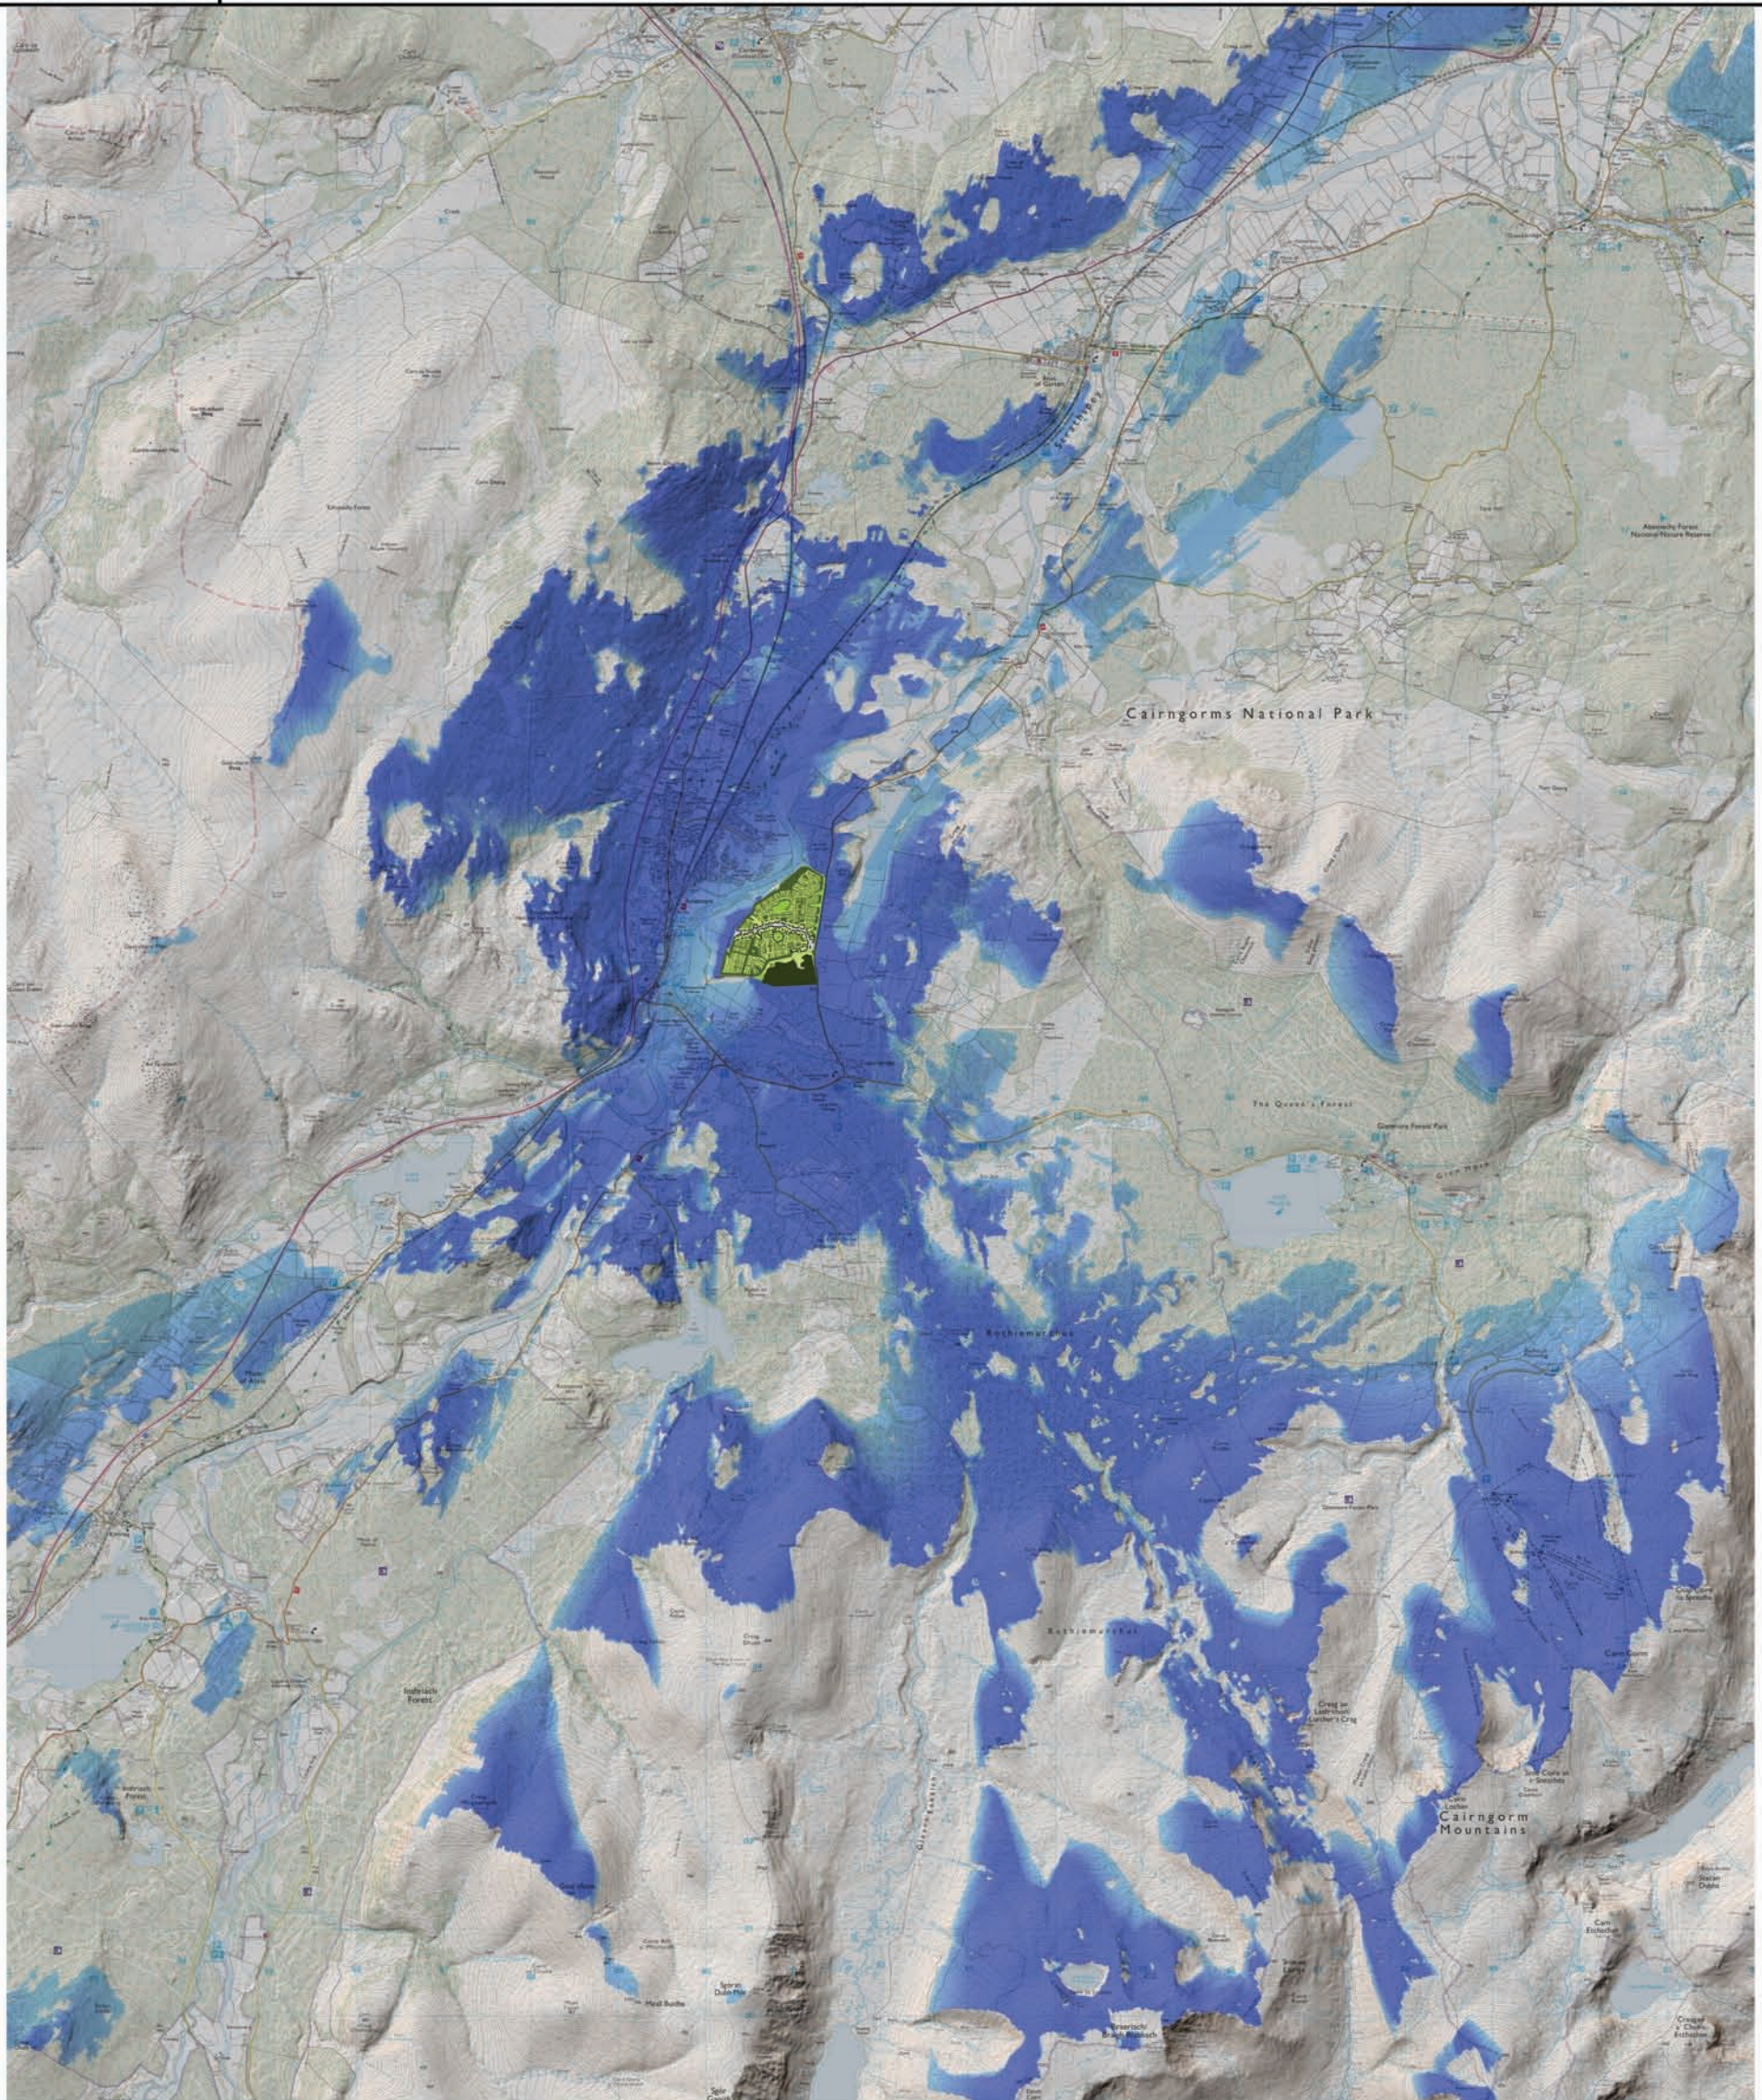

FIGURE: 3.5

Title: 'Bare Ground' Zone of Theoretical Visibility: Assessment Period D

- KEY:
-  Proposed Site Location
  -  Zone of Theoretical Visibility (ZTV) of An Camas Mòr

AN CAMAS MÒR

Drawn by: JT  
 Checked by: KH  
 Approved by: AJM

Not To Scale  
 Date: October 2008  
 Issue No.: 01

The material in this plot is based upon an Ordnance Survey map with the permission of the Controller of Her Majesty's Stationery Office

Crown Copyright Reserved