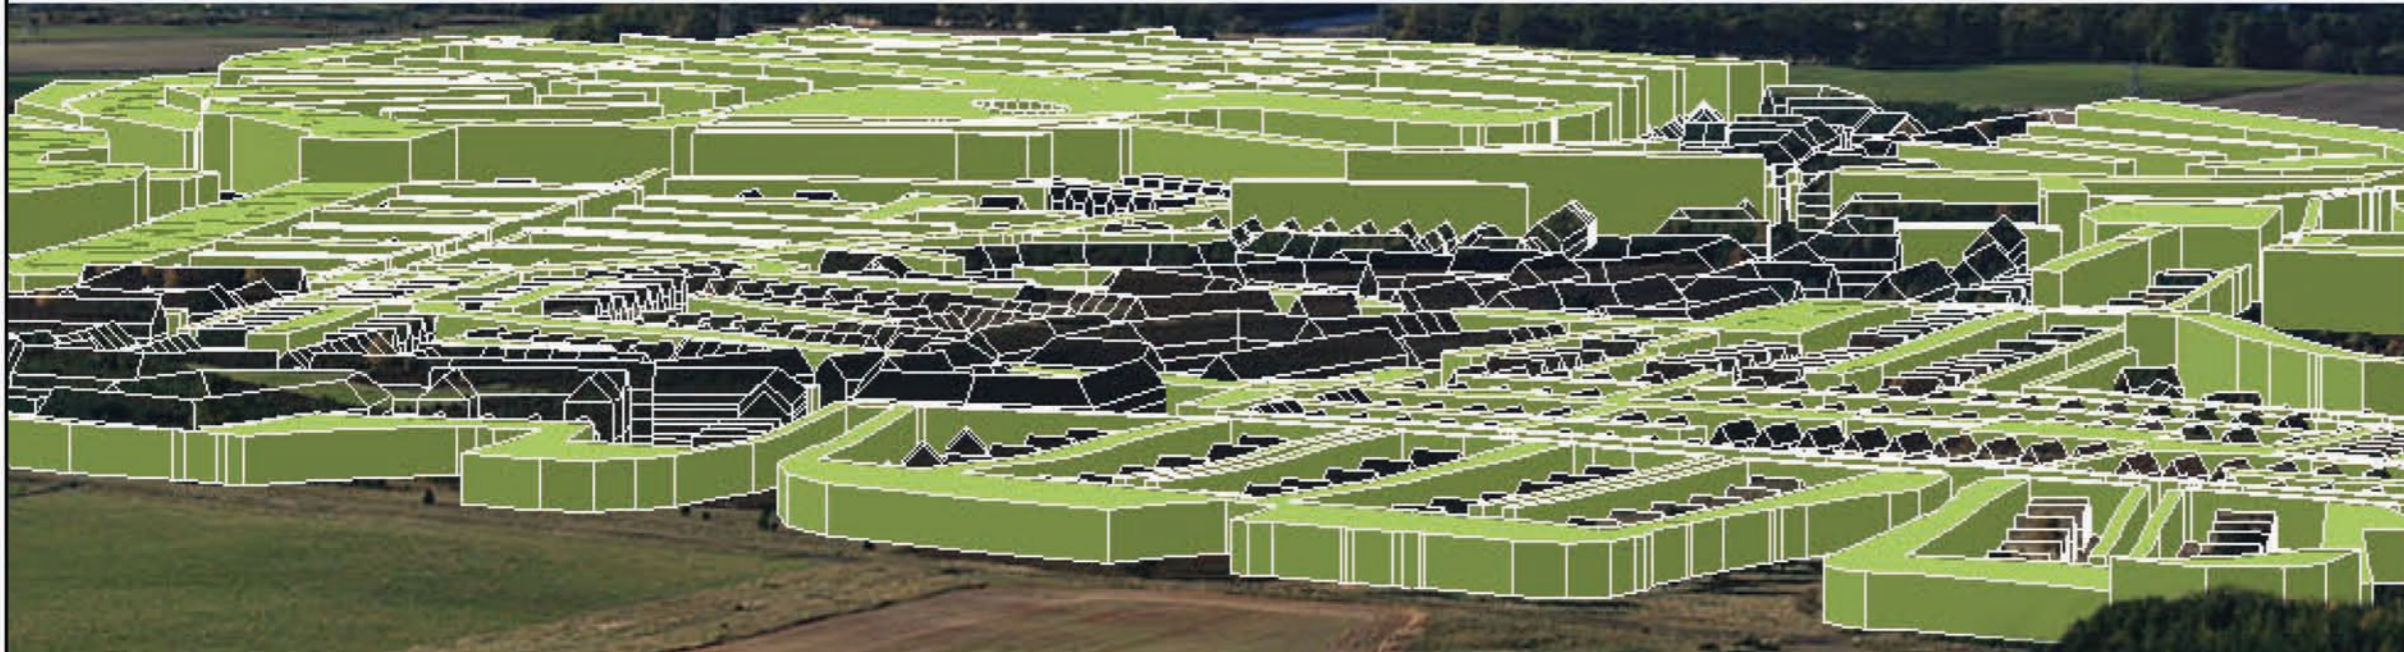

Existing Photograph - Horizontal Field of View: 60°

Visualisation - Horizontal Field of View: 60°

Visualisation - Horizontal Field of View: 15°

FIGURE: 3.58  
Title: VP 10 Pityoulish Crag  
Assessment Period D

All images are panoramas.

Viewpoint OS Grid Reference:  
292845, 813303

Height of Viewpoint: 437

Direction to Centre of  
An Camas Mòr: SW

Approximate Distance to  
An Camas Mòr: 1.5km

Drawn by: JT

Checked by: KH