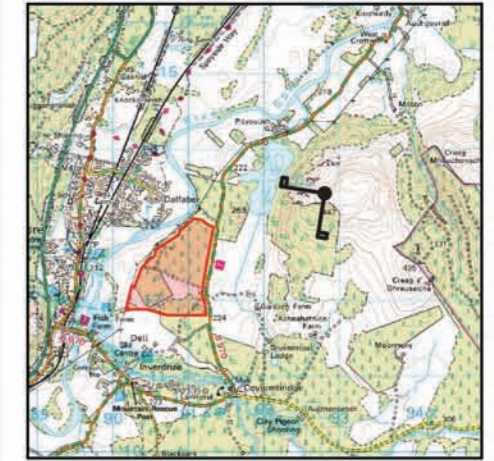

Existing Photograph - Horizontal Field of View: 60°

Visualisation - Horizontal Field of View: 60°

Visualisation - Horizontal Field of View: 15°

FIGURE: 3.58  
Title: VP 10 Pityoulish Crag  
Assessment Period D

All images are panoramas.

Viewpoint OS Grid Reference:  
292845, 813303

Height of Viewpoint: 437

Direction to Centre of  
An Camas Mòr: SW

Approximate Distance to  
An Camas Mòr: 1.5km

Drawn by: JT

Checked by: KH