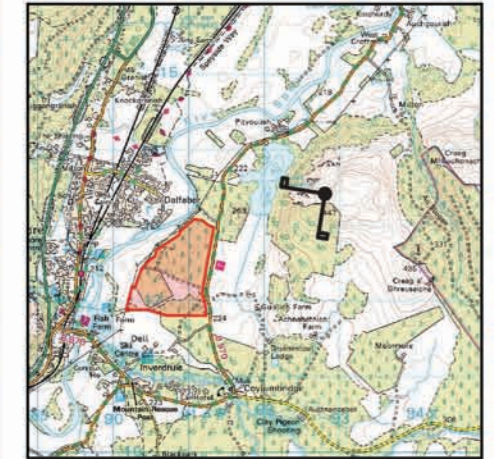

Existing Photograph - Horizontal Field of View: 60°

Visualisation - Horizontal Field of View: 60°

Visualisation - Horizontal Field of View: 15°

FIGURE: 3.59
Title: VP 10 Pityoulish Crag
Assessment Period 2070

All images are panoramas.

Viewpoint OS Grid Reference:
292845, 813303

Height of Viewpoint: 437

Direction to Centre of
An Camas Mòr: SW

Approximate Distance to
An Camas Mòr: 1.5km

Drawn by: JT

Checked by: KH