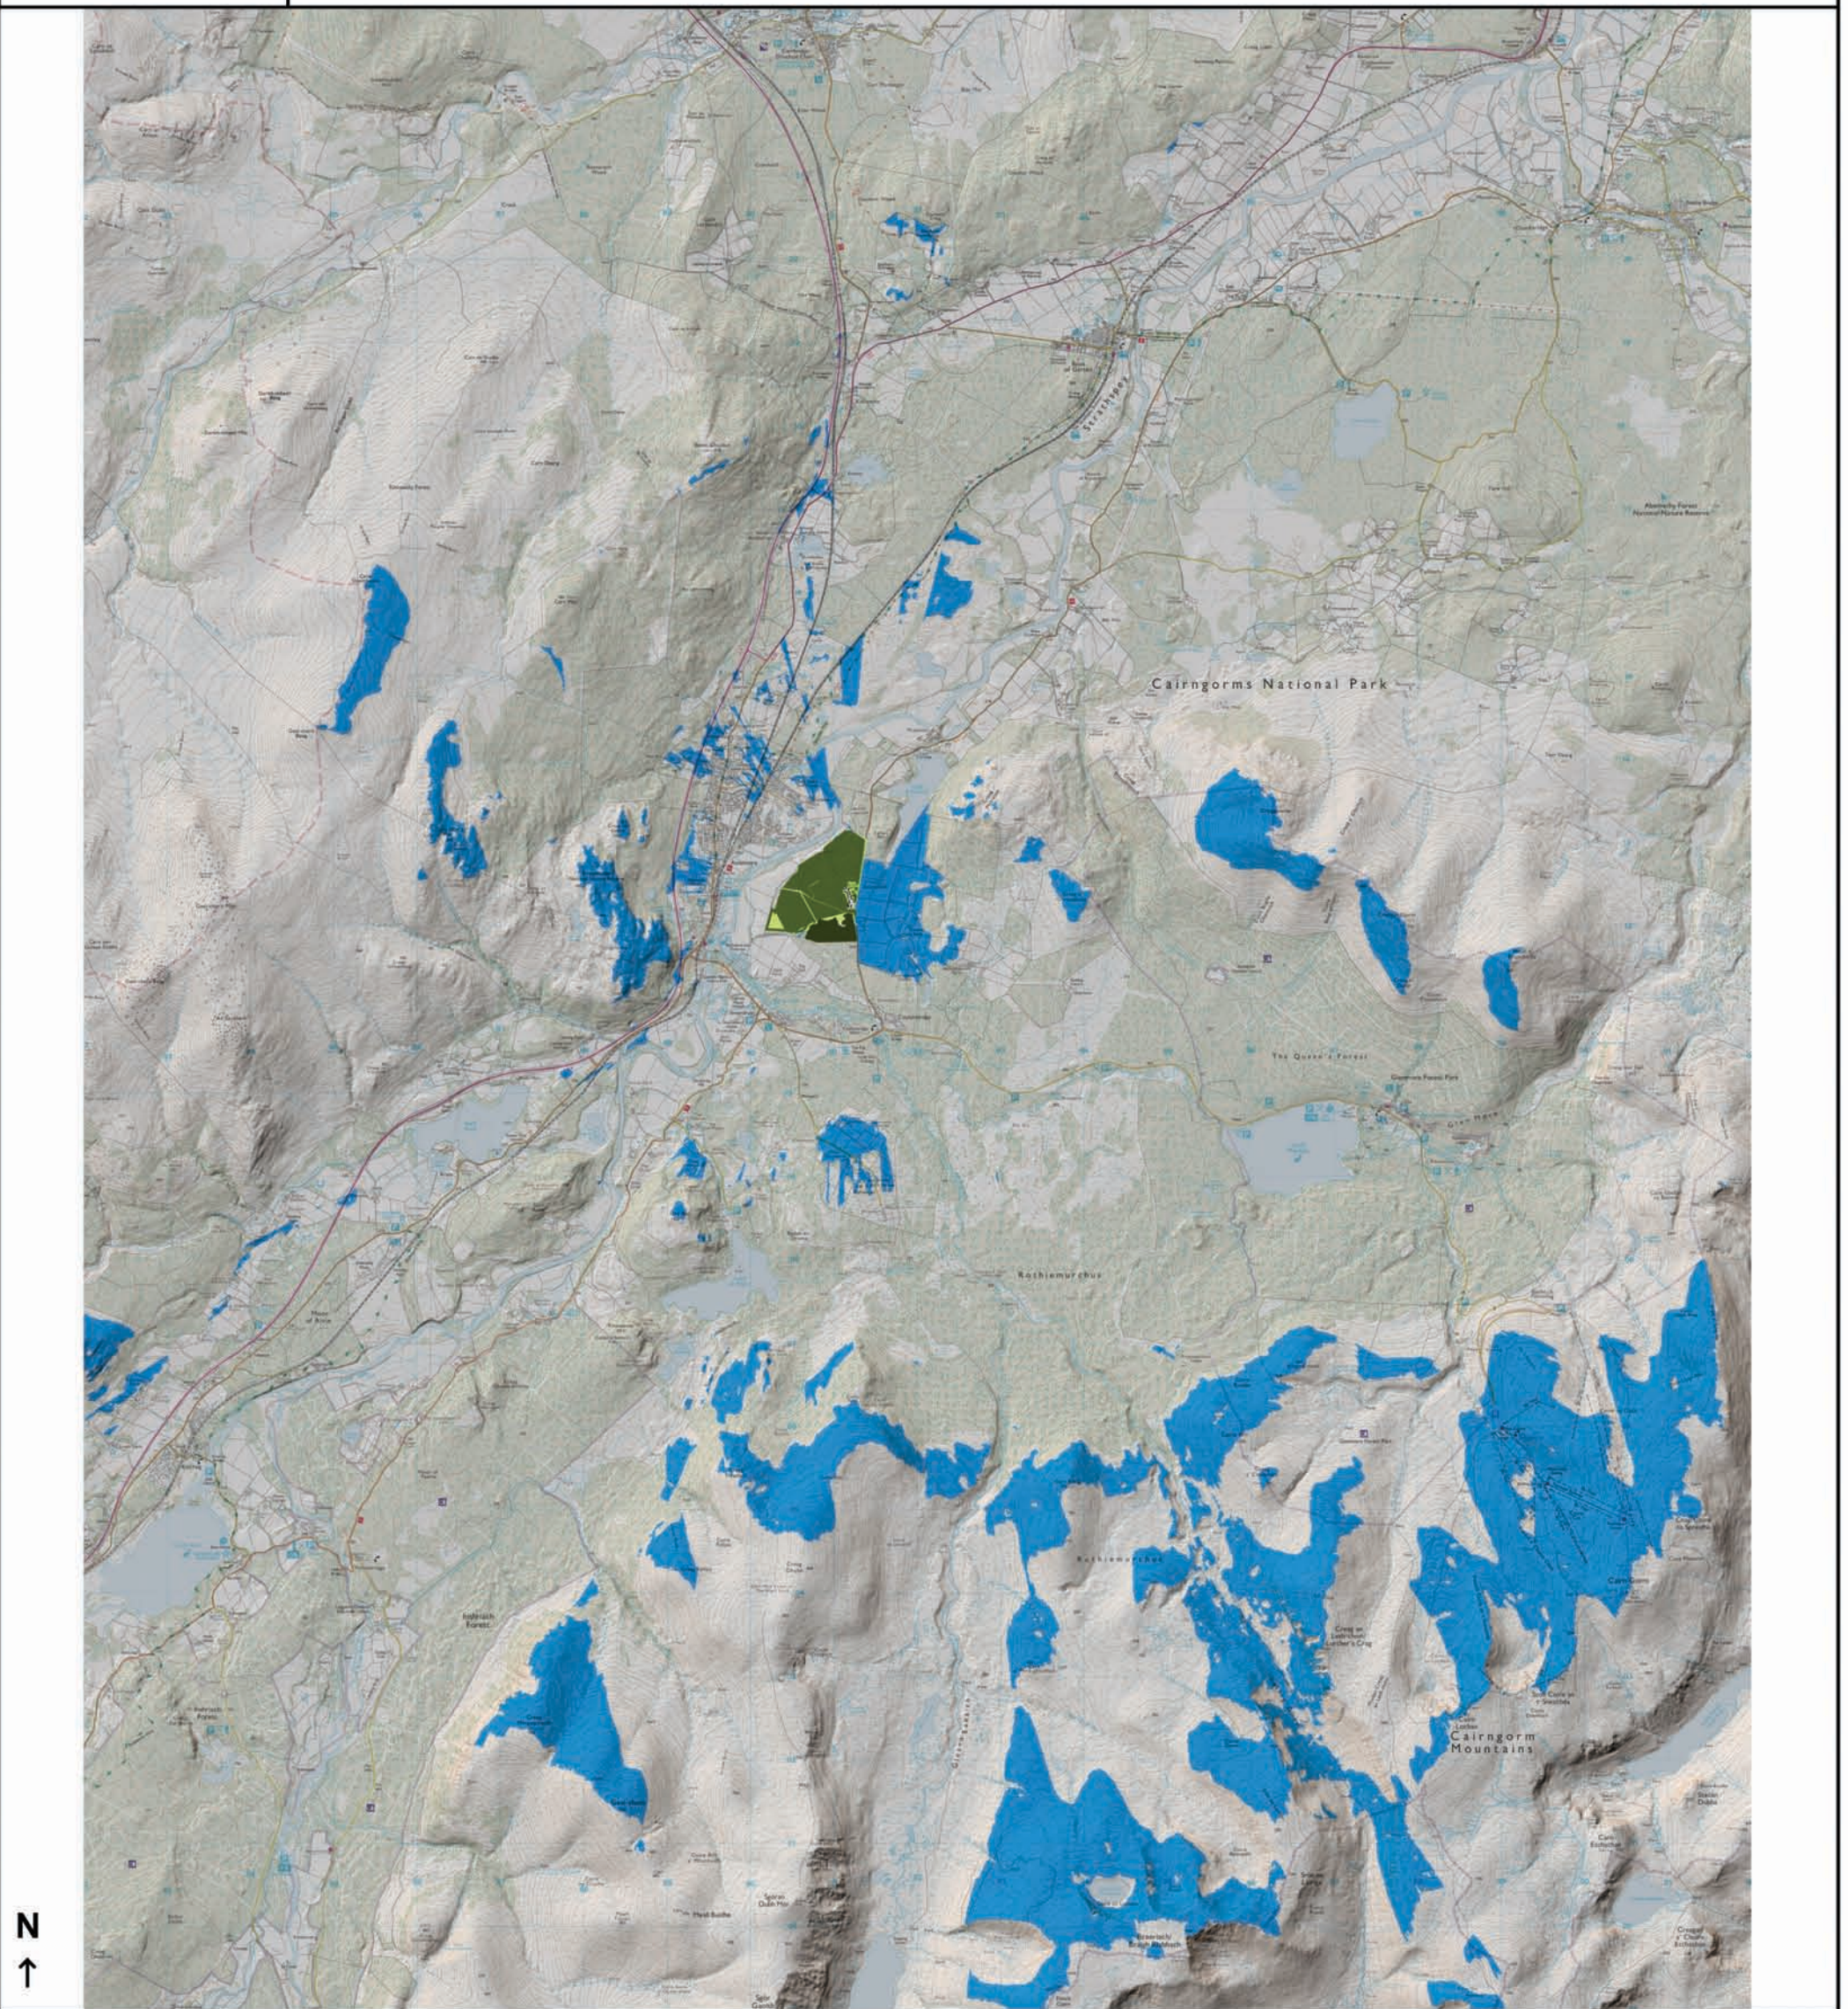

FIGURE: 3.6

Title: 'With Trees' Zone of Theoretical Visibility: Assessment Period A

- KEY:
-  Proposed Site Location
 -  Zone of Theoretical Visibility (ZTV) of An Camas Mòr

AN CAMAS MÒR

Drawn by: JT

Not To Scale