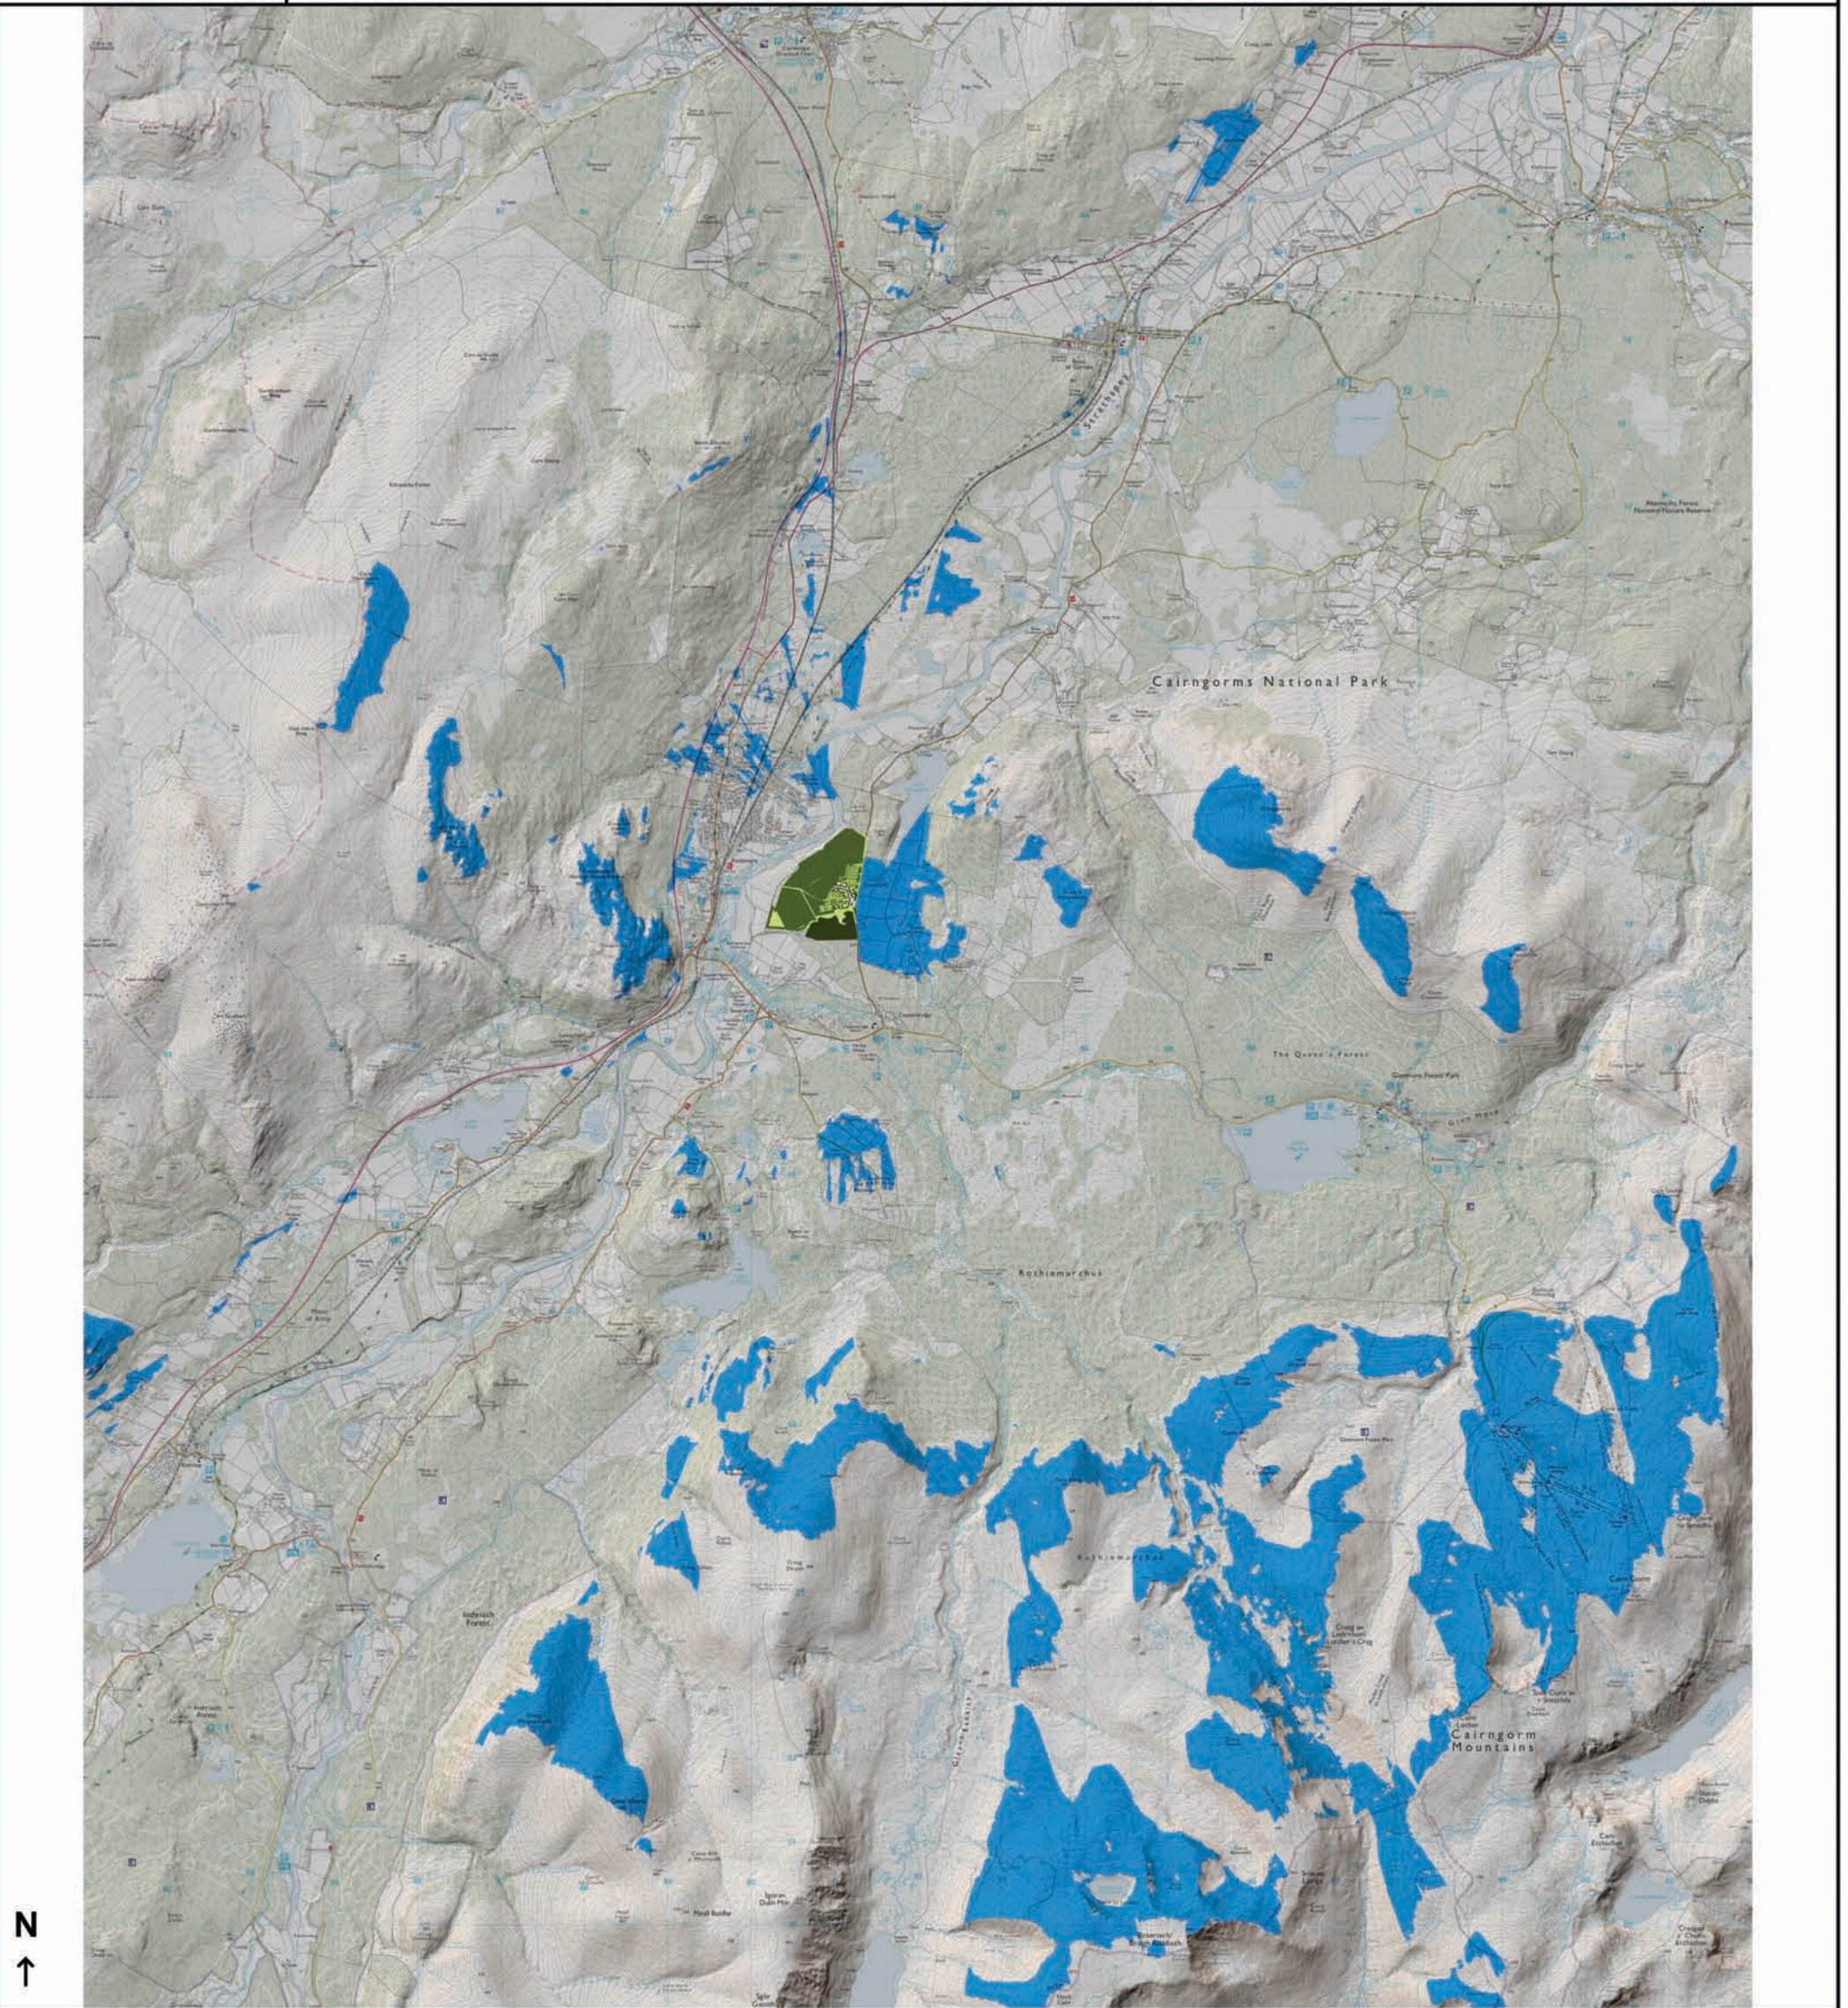

FIGURE: 3.7

Title: 'With Trees' Zone of Theoretical Visibility: Assessment Period B

KEY:

Proposed Site Location

Zone of Theoretical Visibility (ZTV) of An Camas Mòr

AN CAMAS MÒR

Drawn by: JT

Not To Scale