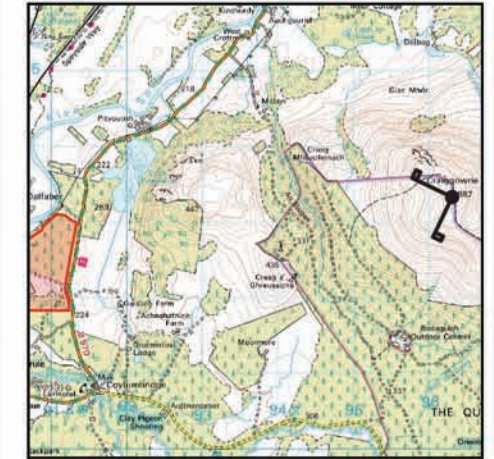

Existing Photograph - Horizontal Field of View: 60°

Visualisation - Horizontal Field of View: 60°

Visualisation - Horizontal Field of View: 15°

FIGURE: 3.73
Title: VP 13 Craiggowrie summit
Assessment Period D

All images are panoramas.

Viewpoint OS Grid Reference:
296281, 813490

Height of Viewpoint: 683m

Direction to Centre of
An Camas Mòr: W

Approximate Distance to
An Camas Mòr: 6km

Drawn by: JT

Checked by: KH

Approved by: AJM