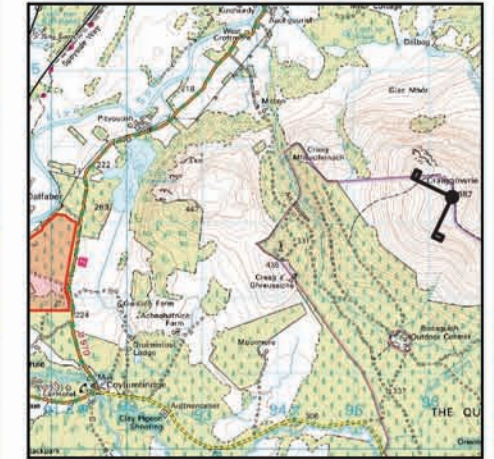

Existing Photograph - Horizontal Field of View: 60°

Visualisation - Horizontal Field of View: 60°

Visualisation - Horizontal Field of View: 15°

FIGURE: 3.74
Title: VP 13 Craiggowrie summit
Assessment Period 2070

All images are panoramas.

Viewpoint OS Grid Reference:
296281, 813490

Height of Viewpoint: 683m

Direction to Centre of
An Camas Mòr: W

Approximate Distance to
An Camas Mòr: 6km

Drawn by: JT

Checked by: KH

Approved by: AJM