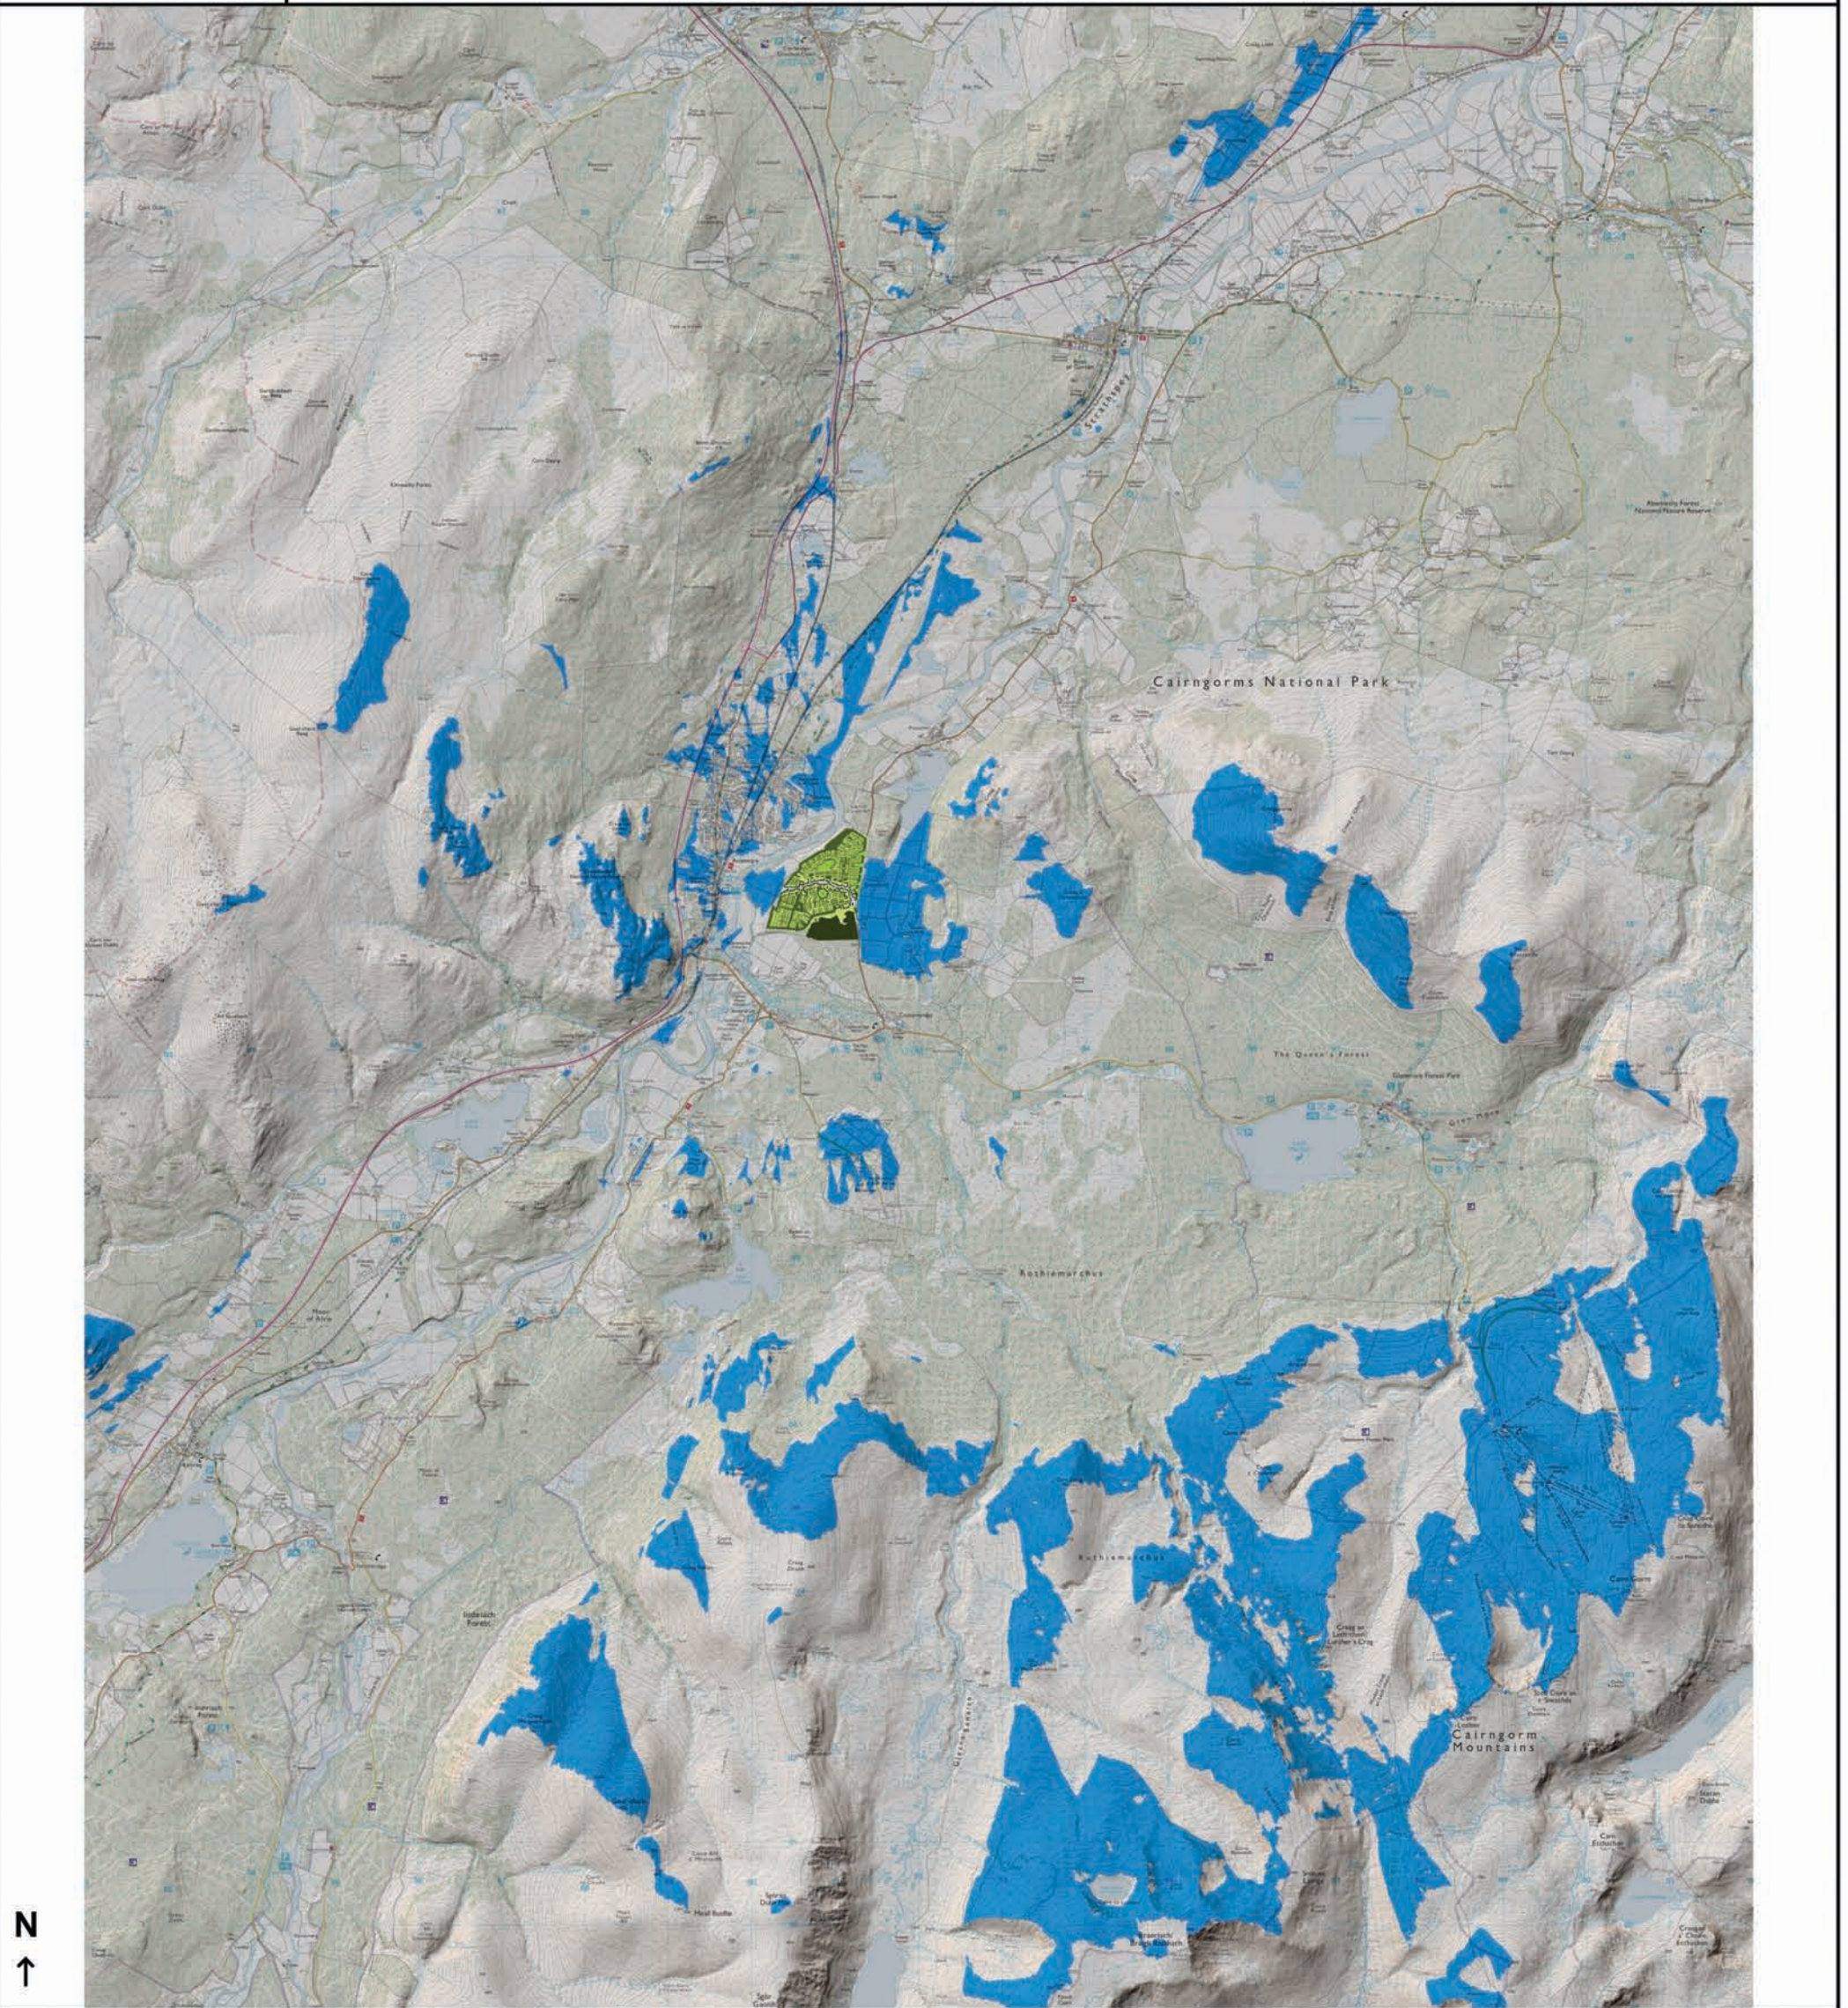

FIGURE: 3.9

Title: 'With Trees' Zone of Theoretical Visibility: Assessment Period D

- KEY:
-  Proposed Site Location
  -  Zone of Theoretical Visibility (ZTV) of An Camas Mòr

AN CAMAS MÒR

Drawn by: JT

Not To Scale