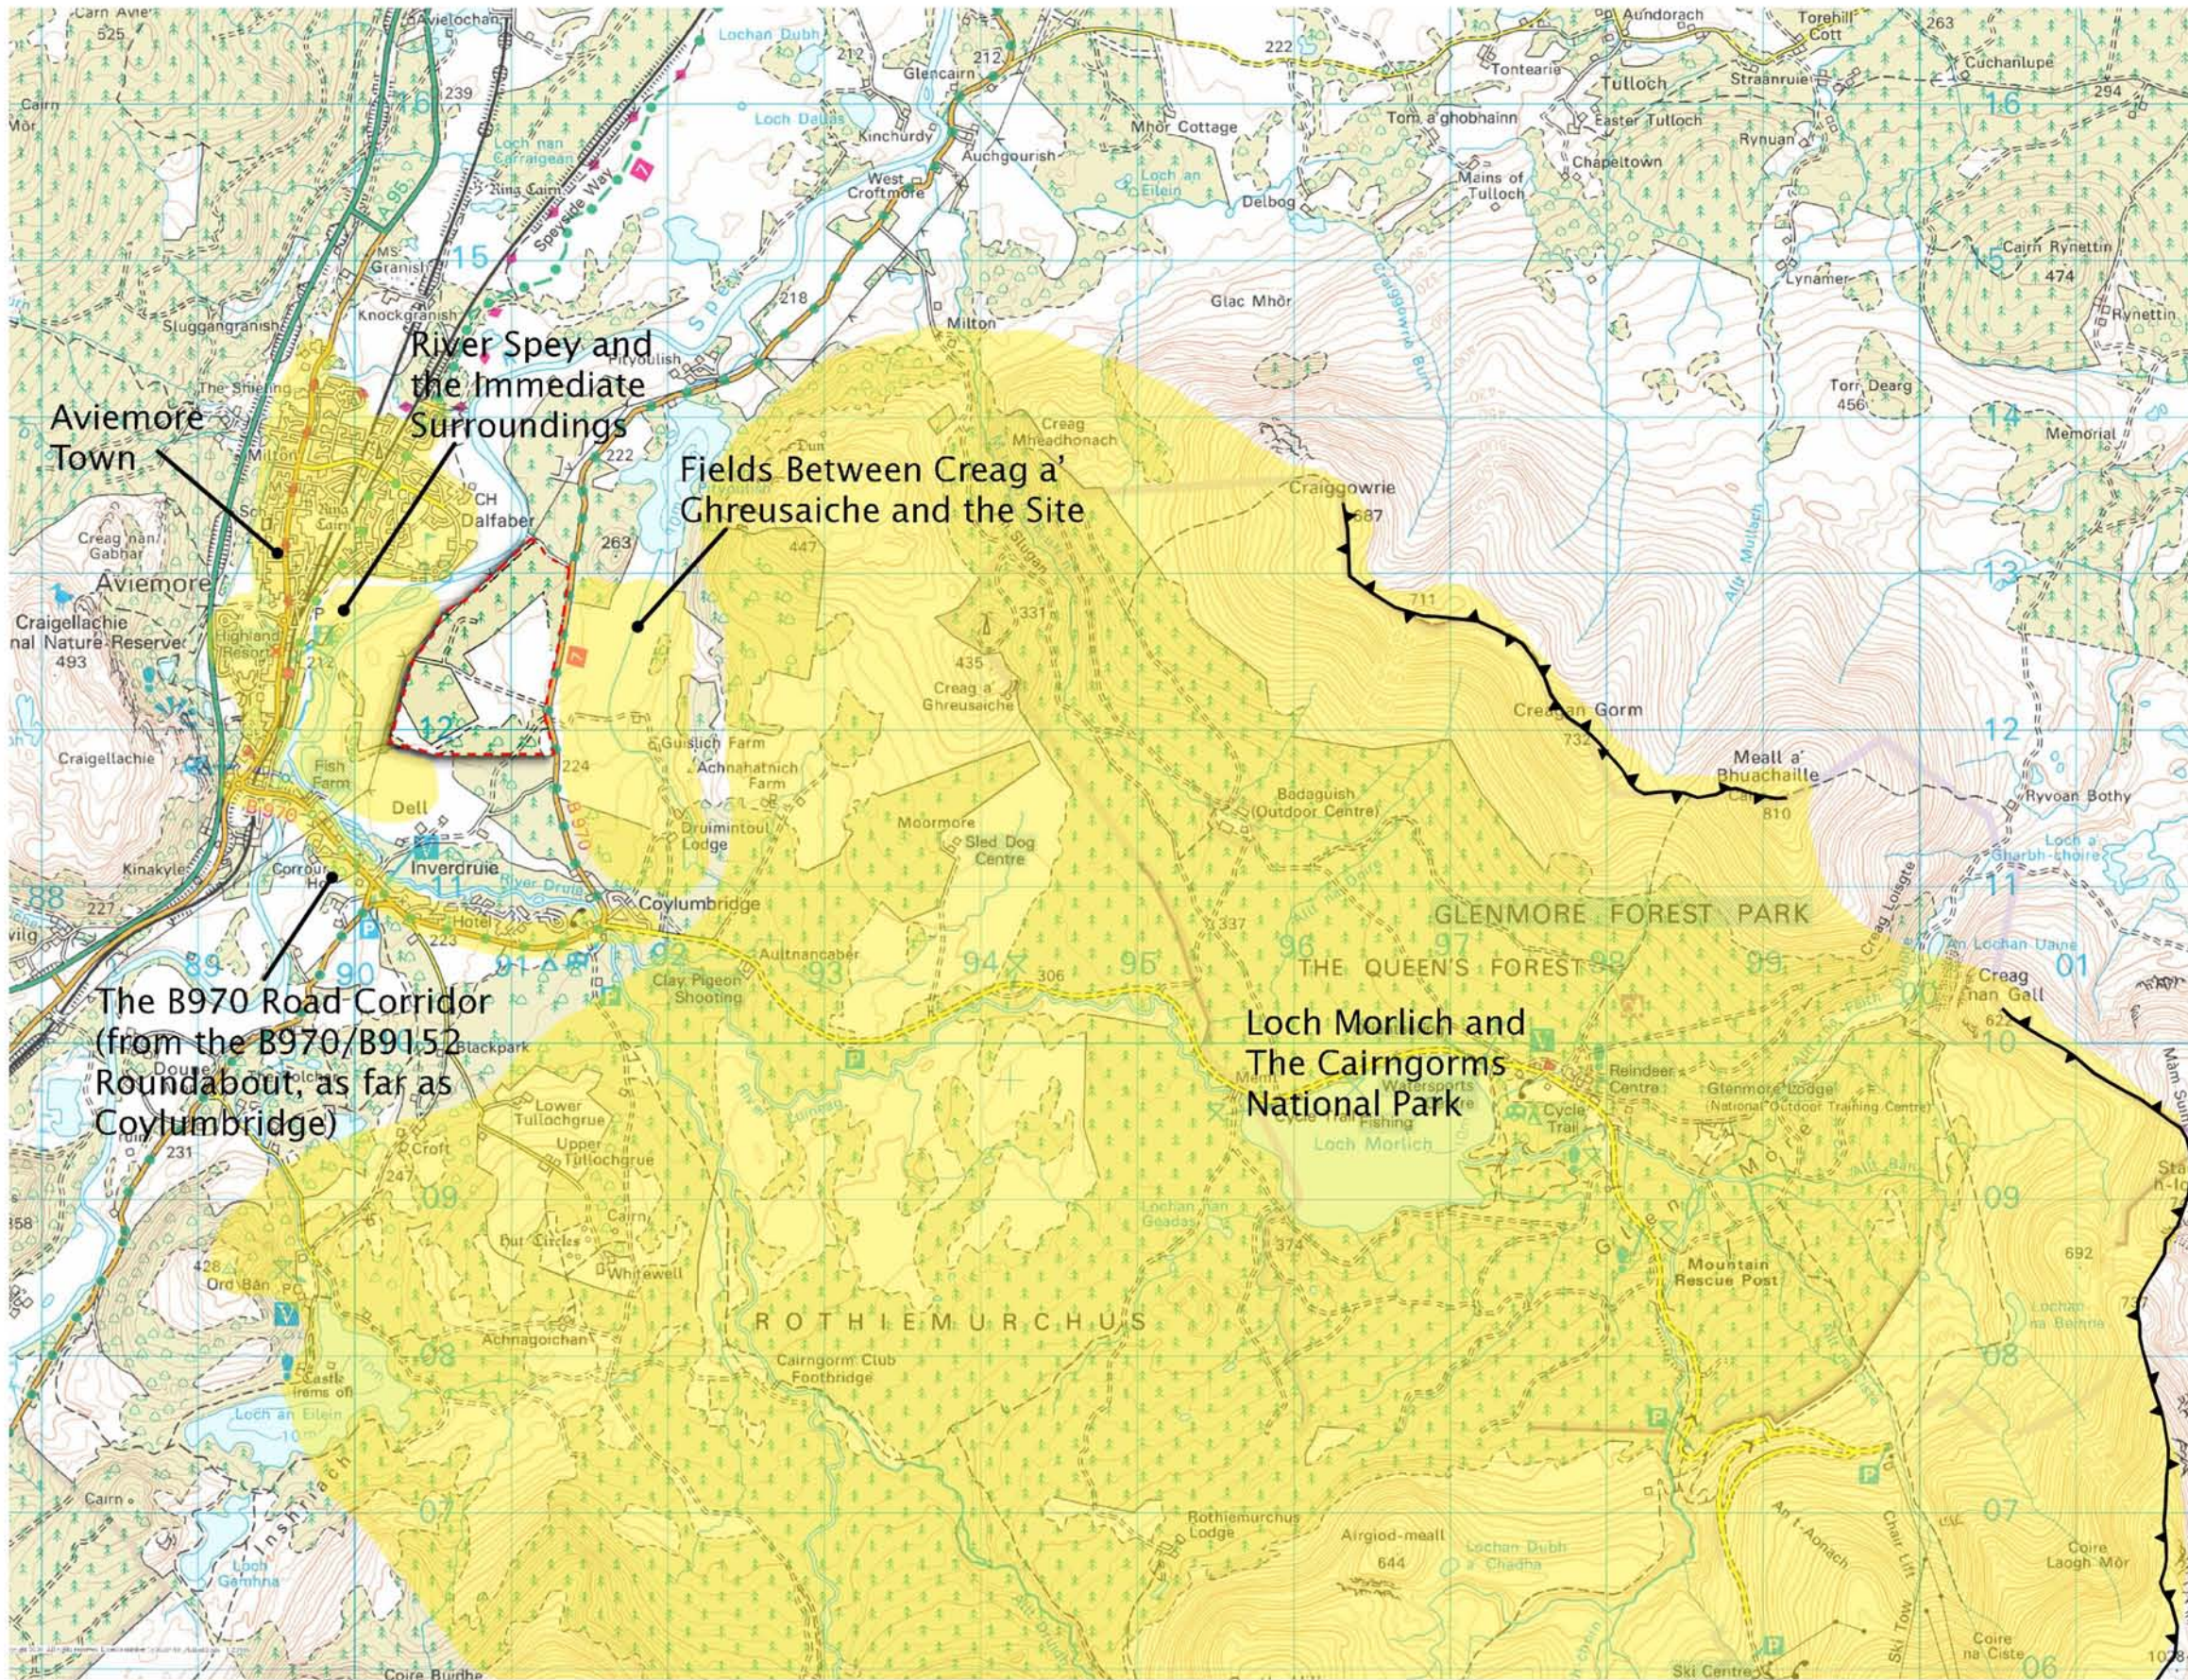

FIGURE: 8.2
Title: Night Time Character Views

KEY:

The Development Site

Approximate Boundaries of Character Areas

Ridgeline of Hills

SCALE: 1:40,000 @ A3

The material in this plot is based upon an Ordnance Survey map with the permission of the Controller of Her Majesty's Stationery Office

Crown Copyright Reserved

Drawn by:

Checked by: KR

Approved by: AJM

Date: 01 May 2009

Issue No.: 01

AN CAMAS MÒR