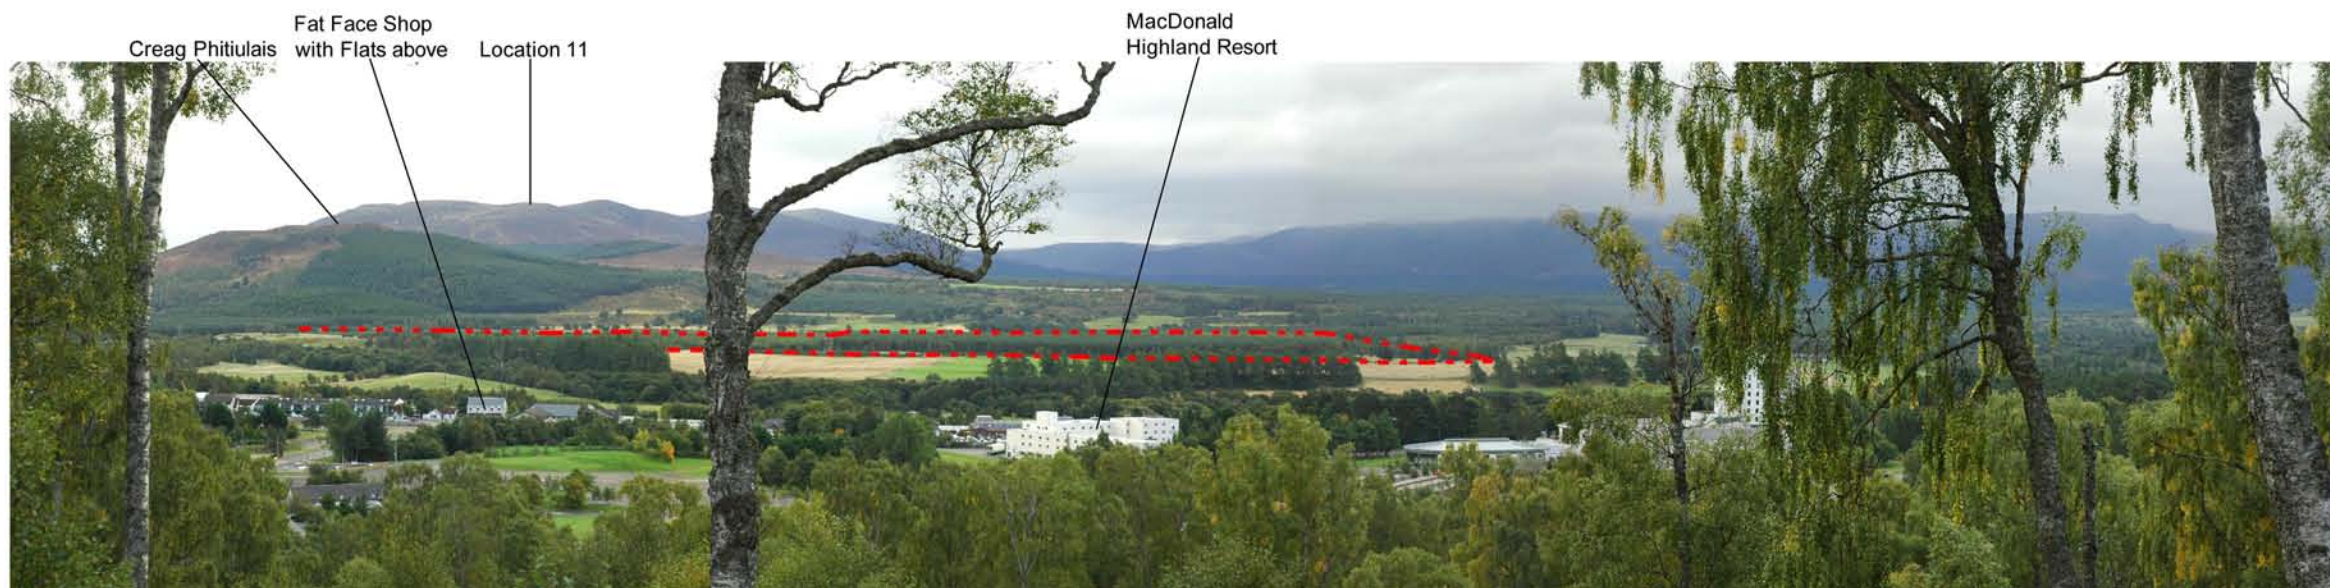

FIGURE: 8.5  
 Title: Views 6, 7 and 8

6. As viewed from Aviemore Railway Sidings (Police Station) towards the site in the middle ground and Craiggowrie in the distance

7. As viewed from Water Treatment Works towards the site with Creag Phitiulais behind

8. As viewed from Craigellachie National Nature Reserve towards Aviemore in the foreground and the site in the middle ground

Drawn by:
Checked by: KR
Approved by: AJM
Date: 01 May 2009
Issue No.: 01

AN CAMAS MÒR