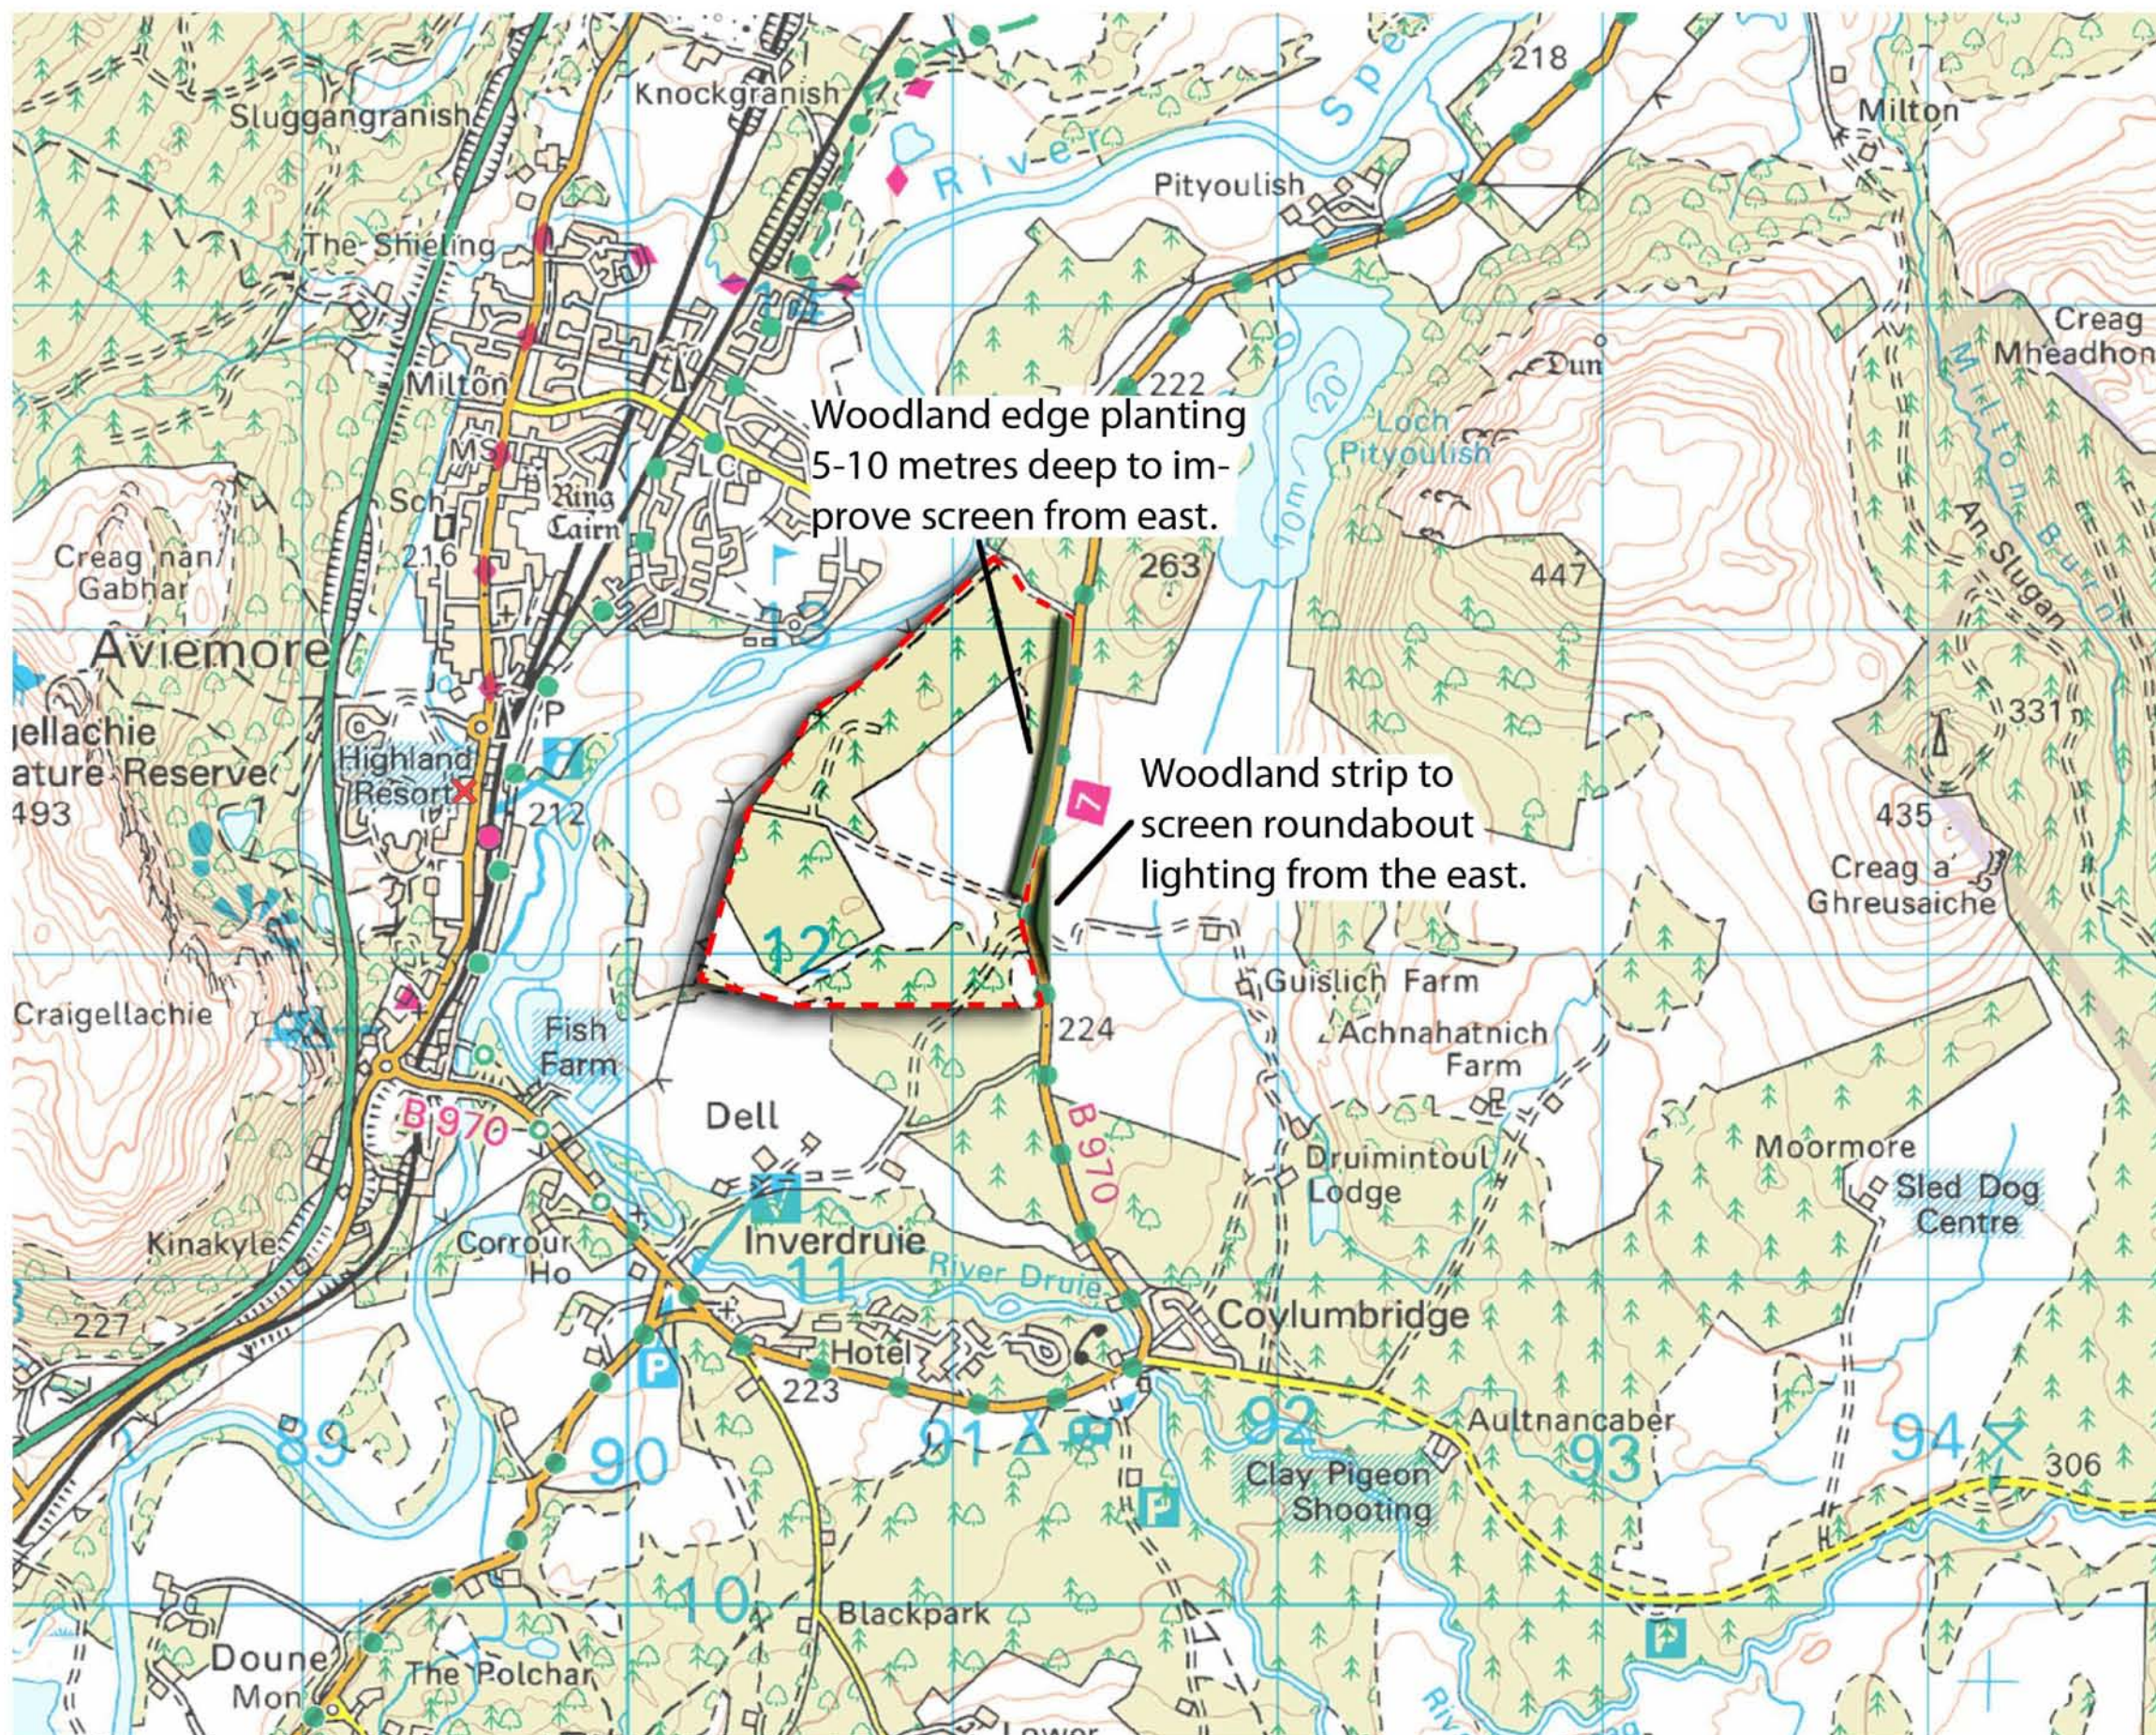

FIGURE: 8.8  
Title: Mitigation Planting

KEY:

The Development Site

SCALE:1: 20,000@ A3

The material in this plot is based upon an Ordnance Survey map with the permission of the Controller of Her Majesty's Stationery Office

Crown Copyright Reserved

Drawn by:

Checked by: KR

Approved by: AJM

Date: 01 May 2009

Issue No.: 01

AN CAMAS MÒR