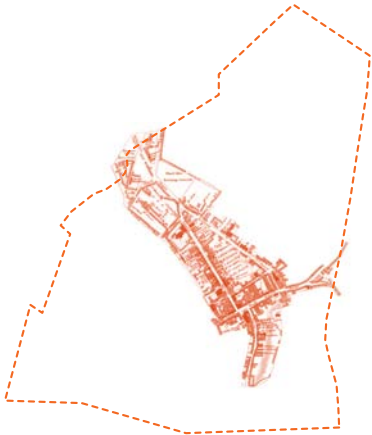

SCOTTISH URBAN PATTERNS

Scale reference: Inverness
Inverness High Street also East-West in orientation but is somewhat truncated, limited by the river.

Scale reference: Elgin
Elgin has a very clear bow shape which proves to be a good response to the sun. The street widens to create pleasant public spaces at the School Square, Main Cross and the Small Cross.

Scale reference: Linlithgow
Linlithgow also has the bow pattern but meanders as a response to the topography of the site. This meandering makes for a wind-protected and pleasant walk as the space opens and closes along its length.

Inverness High Street

Elgin High Street

Linlithgow High Street